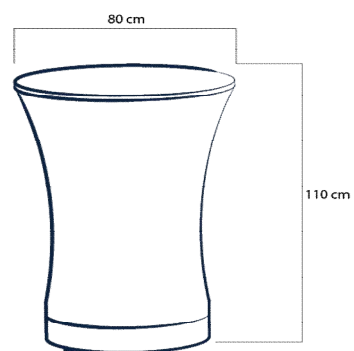

BONGO PUFF

Might be used in a set with Bongo table

code	description	price GBP
PUFF50 BL	Puff seat 50cm, blank	153
PUFF50 PC	Puff seat 50cm, dye sub printed	166.5
PUFF50 SOCK PC	Optional extra sock for Puff seat 50cm, dye sub printed	72

BISTRO PUFF

Might be used as a set with Bistro table

code	description	price GBP
PUFF68 BL	Puff seat 68cm, blank	162
PUFF68 PC	Puff seat 68cm, dye sub printed	175.5
PUFF68 SOCK PC	Optional extra sock for Puff seat 68cm, dye sub printed	81
DTP-PUFF	Graphic work (artwork to templates per one design)	18

BONGO TABLE

Might be used in a set with Bongo Puff seats or Omega seat

code	description	price GBP
TSR80 BON BL	Bongo table 72cm, blank	400.5
TSR80 BON PC	Bongo table 72cm, dye sub printed	423
TSR80 BON SOCK PC	Optional extra sock for Bongo table 72cm, dye sub printed	148.5