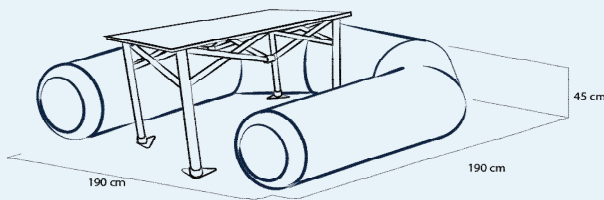

YOU SEAT

code	description	price GBP
PSU60 BL	Seat in U shape, blank	351
PSU60 PC	Seat in U shape, dye sublimation printed	441
PSU60 SOCK PC	Optional extra sock for Seat in U shape, dye sub printed	306
DTP-PSU	Graphic work (artwork to templates per one design)	40.5
FT60	Flexi table 60x120cm, to be used with PSU60	175.5

OMEGA SEAT