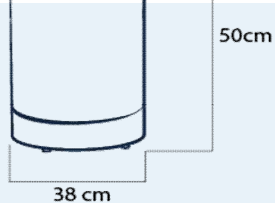

code	description	price GBP
PUFF50 BL	Puff seat 50cm, blank	153
PUFF50 PC	Puff seat 50cm, dye sub printed	166.5
PUFF50 SOCK PC	Optional extra sock for Puff seat 50cm, dye sub printed	72