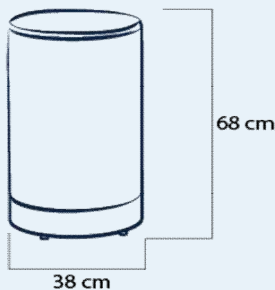

BONGO PUFF

Might be used in a set with Bongo table

code	description	price GBP
PUFF50 BL	Puff seat 50cm, blank	153
PUFF50 PC	Puff seat 50cm, dye sub printed	166.5
PUFF50 SOCK PC	Optional extra sock for Puff seat 50cm, dye sub printed	72

BISTRO PUFF

Might be used as a set with Bistro table

code	description	price GBP
PUFF68 BL	Puff seat 68cm, blank	162
PUFF68 PC	Puff seat 68cm, dye sub printed	175.5
PUFF68 SOCK PC	Optional extra sock for Puff seat 68cm, dye sub printed	81
DTP-PUFF	Graphic work (artwork to templates per one design)	18