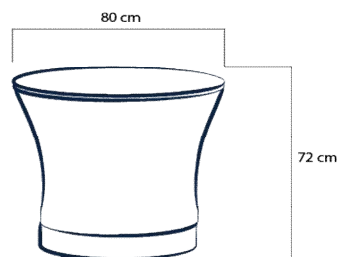

OMEGA SEAT

code	description	price GBP
PSC100 BL	Seat in C shape, blank	364.5
PSC100 PC	Seat in C shape, dye sublimation printed	450
PSC100 SOCK PC	Optional extra sock for Seat in C shape, dye sub printed	319.5
DTP-PSC	Graphic work (artwork to templates per one design)	67.5
PST100W	White fiberglass table, to be used with PSC100	531
PST100S	Printed sticker on top of the table, diameter 80cm	40.5

BONGO PUFF

Might be used in a set with Bongo table

code	description	price GBP
PUFF50 BL	Puff seat 50cm, blank	153
PUFF50 PC	Puff seat 50cm, dye sub printed	166.5
PUFF50 SOCK PC	Optional extra sock for Puff seat 50cm, dye sub printed	72

BISTRO PUFF

Might be used as a set with Bistro table

code	description	price GBP
PUFF68 BL	Puff seat 68cm, blank	162
PUFF68 PC	Puff seat 68cm, dye sub printed	175.5
PUFF68 SOCK PC	Optional extra sock for Puff seat 68cm, dye sub printed	81
DTP-PUFF	Graphic work (artwork to templates per one design)	18