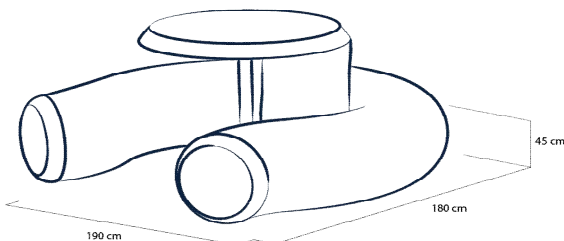

code	description	price GBP
PSC100 BL	Seat in C shape, blank	364.5
PSC100 PC	Seat in C shape, dye sublimation printed	450
PSC100 SOCK PC	Optional extra sock for Seat in C shape, dye sub printed	319.5
DTP-PSC	Graphic work (artwork to templates per one design)	67.5
PST100W	White fiberglass table, to be used with PSC100	531
PST100S	Printed sticker on top of the table, diameter 80cm	40.5

BONGO PUFF

Might be used in a set with Bongo table