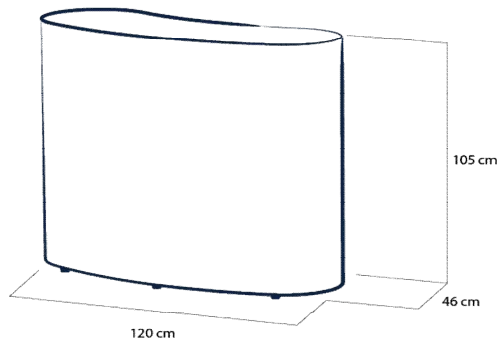

 **AXION** | FURNITURE
axion4event.com

PRICE LIST OF PNEUMATIC FURNITURE 2018

STRAIGHT DESK

code	description	price GBP
DSS120	Straight desk 120cm, completely dye sublimation printed	580.5
DSS120 SOCK	Optional extra sock for Straight desk 120cm, printed	220.5
DSS120-DR	Optional set of 2 internal racks between inflatable tubes	81
DTP-DS	Graphic work (artwork to templates per one design)	31.5
DSS120 PVCC	Transparent PVC film top cover	22.5
DSS120 ACRC	Transparent acrylic glass top cover	81
DSS EPC	Edge protection cover	31.5

BENDED DESK

code	description	price GBP
DSB120	Bended desk 120cm, completely dye sublimation printed	607.5
DSB120 SOCK	Optional extra sock for Bended desk 120cm, dye sub printed	229.5
DSB120-DR	Optional set of 2 internal racks between inflatable tubes	81
DTP-DS	Graphic work (artwork to templates per one design)	31.5
DSB120 PVCC	Transparent PVC film top cover	27
DSB120 ACRC	Transparent acrylic glass top cover	85.5
DSB EPC	Edge protection cover	31.5