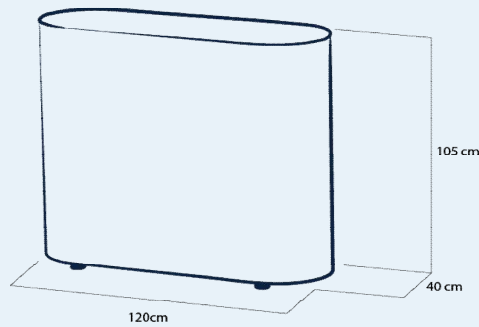

 **AXION** | FURNITURE
axion4event.com

PRICE LIST OF PNEUMATIC FURNITURE 2018

STRAIGHT DESK

code	description	price GBP
DSS120	Straight desk 120cm, completely dye sublimation printed	580.5
DSS120 SOCK	Optional extra sock for Straight desk 120cm, printed	220.5
DSS120-DR	Optional set of 2 internal racks between inflatable tubes	81
DTP-DS	Graphic work (artwork to templates per one design)	31.5
DSS120 PVCC	Transparent PVC film top cover	22.5
DSS120 ACRC	Transparent acrylic glass top cover	81
DSS EPC	Edge protection cover	31.5

BENDED DESK

code	description	price GBP
DSB120	Bended desk 120cm, completely dye sublimation printed	607.5
DSB120 SOCK	Optional extra sock for Bended desk 120cm, dye sub printed	229.5
DSB120-DR	Optional set of 2 internal racks between inflatable tubes	81
DTP-DS	Graphic work (artwork to templates per one design)	31.5
DSB120 PVCC	Transparent PVC film top cover	27
DSB120 ACRC	Transparent acrylic glass top cover	85.5
DSB EPC	Edge protection cover	31.5