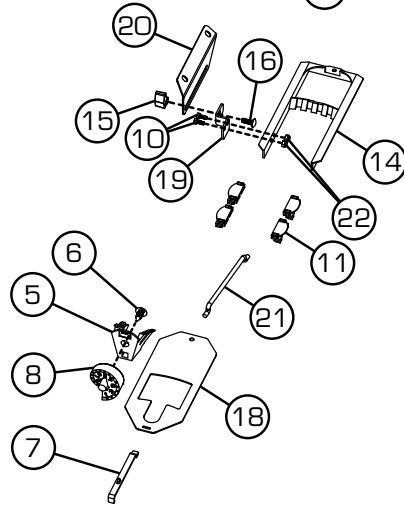

Rate Gate Explosion