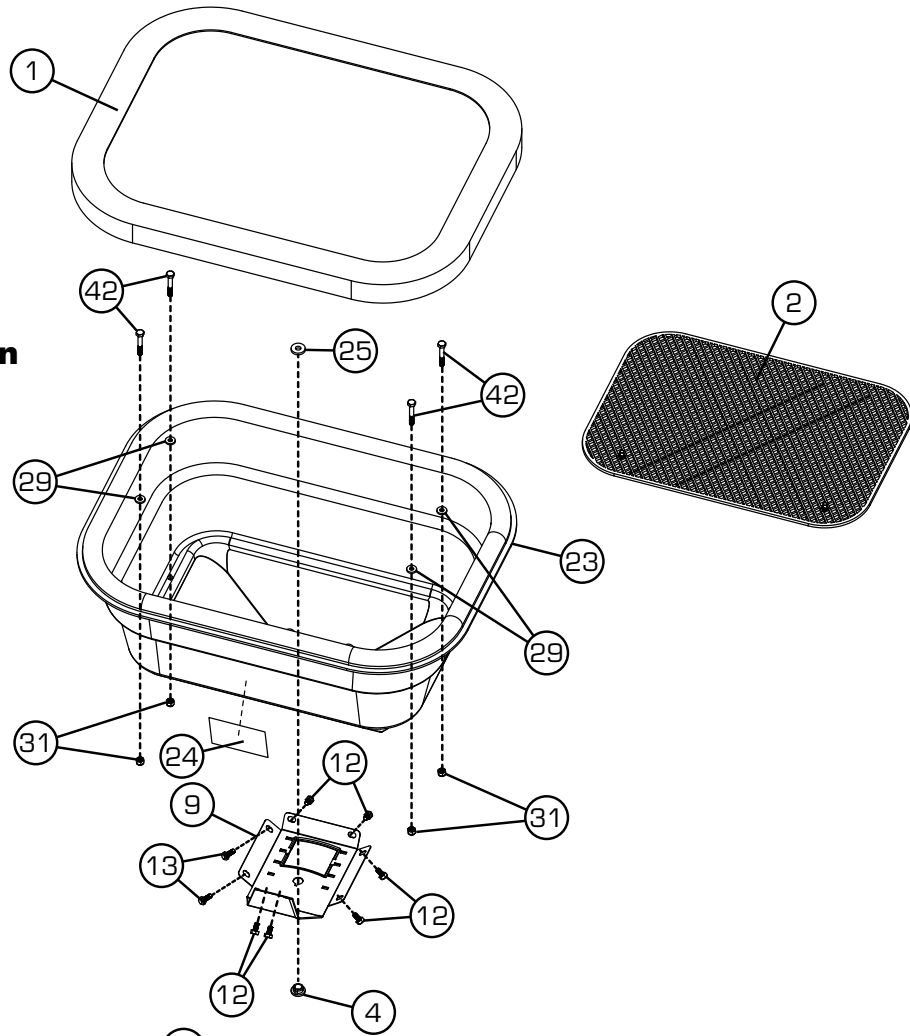

Part Explosions

DO NOT RETURN PRODUCT IF YOU ARE MISSING PARTS. **PLEASE CALL: 1 (800) 972-6130**

Hopper Explosion