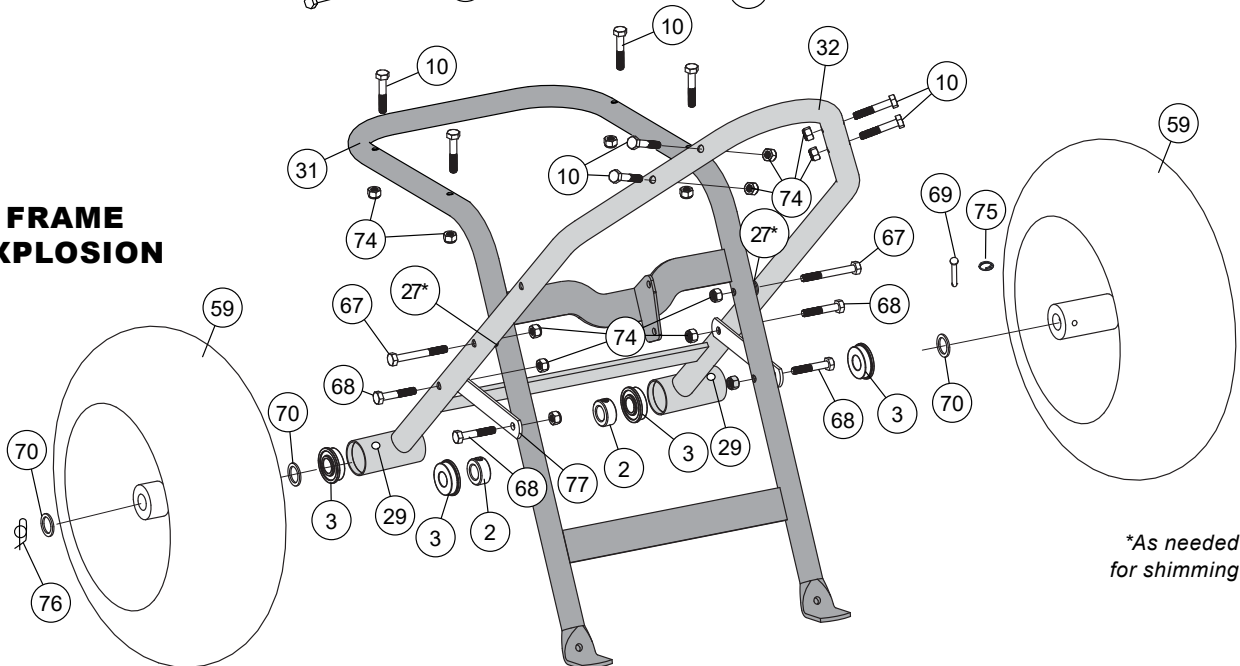

FRAME EXPLOSION

*As needed for shimming