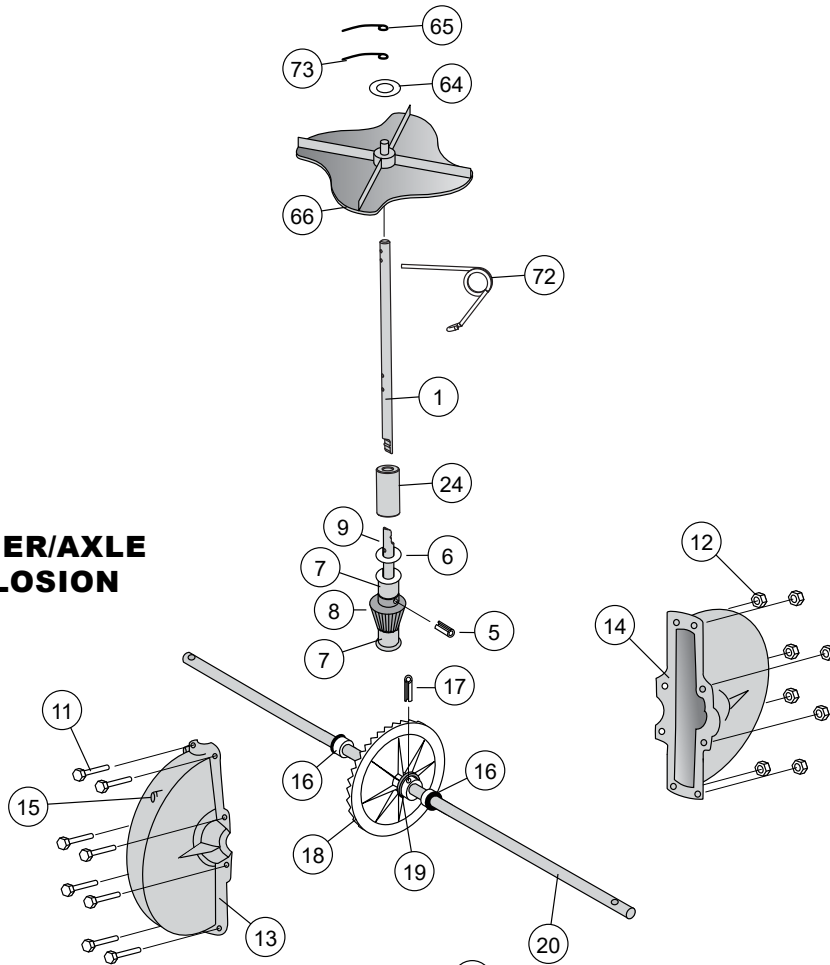

No.	Part #	Qty	Description
41	1001521	4	Guide, Rate Gate/Accuway
42	1008244	1	Rate Gate
43	1008270	1	Linkage, Round
44	1000734	1	Rate Gate & Dial Assy
45	1000211	1	Dial Mount
46	1000215	1	Pine Tree Clip
47	1000725	1	Rate Gate Link, Polished
48	1000733	1	Dial- Milled
49	1000214	1	Wire Fastener Pan Head
50	1000740	1	Accuway Diffuser
51	1001264	1	Bolt, 10-32 x 1/2", SS
52	1005344	1	Cable Mount Bracket
53	1005383	1	Cable Retainer
54	1001320	1	Hex Nut, M14 x1.5
55	1001358	1	Washer/internal Tooth
56	1008245	1	Bracket, Cable
57	1008277	1	Cable Diffuser
58	1008720	1	Screen 13-1/8 x 18-7/8
59	1001607	2	Wheel, 12" Drive/Idle
60	1007773	1	Lever, Control
61	1007828	2	Knob, Handle
62	1008069	1	Dual Handle Weld Polished
63	1008269	1	Rod, Control
64	1000198	1	Felt Washer
65	1000223	1	Agitator Wire
66	1000607	1	Spinner - Drilled (black)
67	1001237	2	Bolt, 1/4-20 X 2-3/4"
68	1001262	5	Bolt, HexHd 1/4x1-1/2 SS
69	1001274	1	Clevis Pin, 3/16x1-3/4
70	1001350	5	Washer, Flat SS
71	1001506	2	Handle Grips, .930id X
72	1001681	1	Spinner Clip SS
73	1005189	1	Agitator Wire
74	1005198	21	Nut, NylonLock 1/4-20, SS
75	1019596	1	Cotter Ring
76	1005414	1	Rue Ring Locking Pin
77	1007794	2	Brace, Cross
78	1020283	1	Decal; QR Code, Calibration
79	1006262	1	Hopper Cover

DO NOT RETURN PRODUCT IF YOU ARE MISSING PARTS. PLEASE CALL: 1 (800) 972-6130

HOPPER EXPLOSION

RATE GATE EXPLOSION

HANDLE EXPLOSION

DO NOT RETURN PRODUCT IF YOU ARE MISSING PARTS. PLEASE CALL: 1 (800) 972-6130

SPINNER/AXLE EXPLOSION

FRAME EXPLOSION

*As needed for shimming