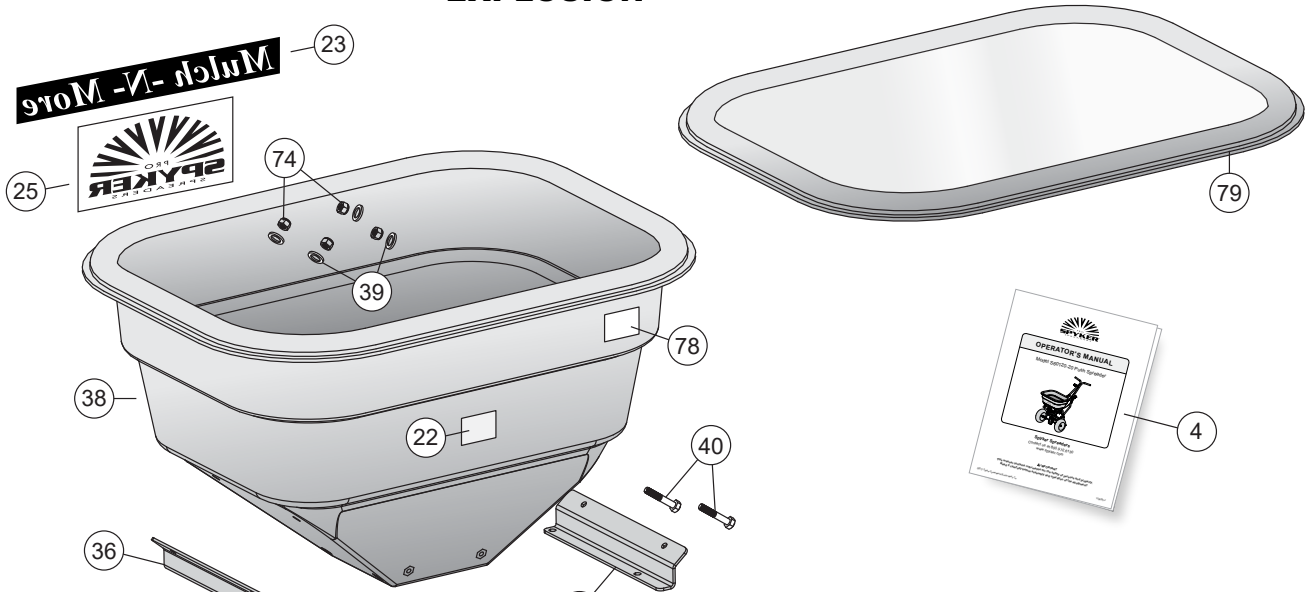

DO NOT RETURN PRODUCT IF YOU ARE MISSING PARTS. PLEASE CALL: 1 (800) 972-6130

HOPPER EXPLOSION