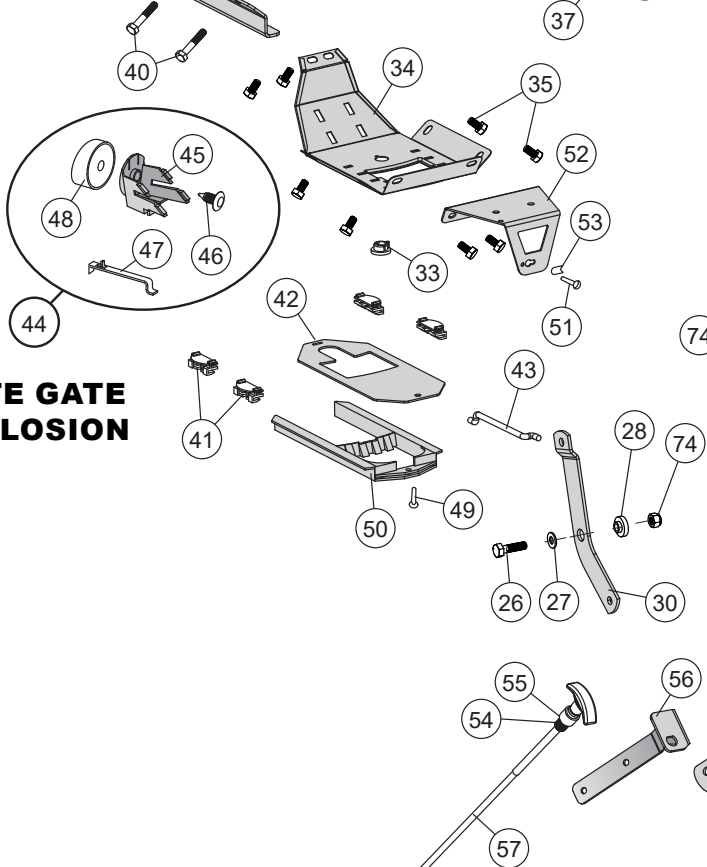

RATE GATE EXPLOSION