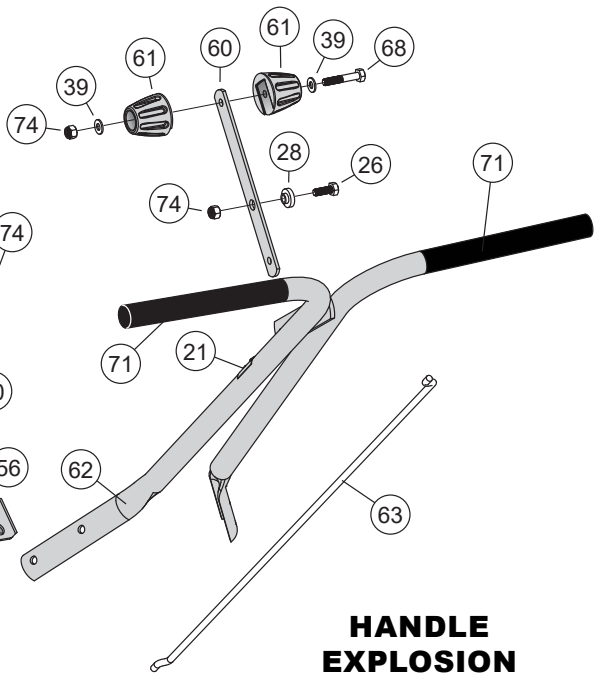

No.	Part #	Qty	Description
41	1001521	4	Guide, Rate Gate/Accuway
42	1008244	1	Rate Gate
43	1008270	1	Linkage, Round
44	1000734	1	Rate Gate & Dial Assy
45	1000211	1	Dial Mount
46	1000215	1	Pine Tree Clip
47	1000725	1	Rate Gate Link, Polished
48	1000733	1	Dial- Milled
49	1000214	1	Wire Fastener Pan Head
50	1000740	1	Accuway Diffuser
51	1001264	1	Bolt, 10-32 x 1/2", SS
52	1005344	1	Cable Mount Bracket
53	1005383	1	Cable Retainer
54	1001320	1	Hex Nut, M14 x1.5
55	1001358	1	Washer/internal Tooth
56	1008245	1	Bracket, Cable
57	1008277	1	Cable Diffuser
58	1008720	1	Screen 13-1/8 x 18-7/8
59	1001607	2	Wheel, 12" Drive/Idle
60	1007773	1	Lever, Control
61	1007828	2	Knob, Handle
62	1008069	1	Dual Handle Weld Polished
63	1008269	1	Rod, Control
64	1000198	1	Felt Washer
65	1000223	1	Agitator Wire
66	1000607	1	Spinner - Drilled (black)
67	1001237	2	Bolt, 1/4-20 X 2-3/4"
68	1001262	5	Bolt, HexHd 1/4x1-1/2 SS
69	1001274	1	Clevis Pin, 3/16x1-3/4
70	1001350	5	Washer, Flat SS
71	1001506	2	Handle Grips, .930id X
72	1001681	1	Spinner Clip SS
73	1005189	1	Agitator Wire
74	1005198	21	Nut, NylonLock 1/4-20, SS
75	1019596	1	Cotter Ring
76	1005414	1	Rue Ring Locking Pin
77	1007794	2	Brace, Cross
78	1020283	1	Decal; QR Code, Calibration
79	1006262	1	Hopper Cover

DO NOT RETURN PRODUCT IF YOU ARE MISSING PARTS. PLEASE CALL: 1 (800) 972-6130

HOPPER EXPLOSION

RATE GATE EXPLOSION

HANDLE EXPLOSION

DO NOT RETURN PRODUCT IF YOU ARE MISSING PARTS. PLEASE CALL: 1 (800) 972-6130