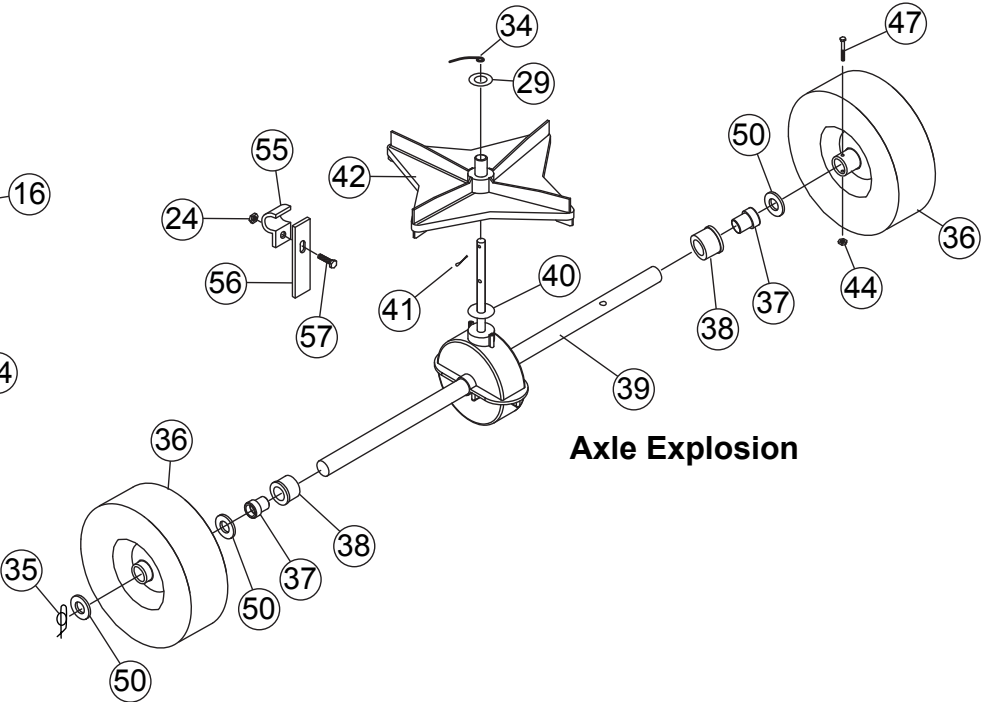

Handle/Frame Explosion

Hopper Explosion

Axle Explosion

PART LIST

Item	Part #	Qty	Description
1	1007081	1	Handle spacer
2	F-577	1	E-Ring
3	1000213	1	Dial
4	1008028	1	Gauge Plate
5	1008156	1	Adjust handle
6	1007086	1	Adjust handle knob side 1
7	1007087	1	Adjust handle knob side 2
8	1007088	1	Screw, M4 x 18 SS
9	1001587	1	Dial Mount Plastic Hopper
	1000211	1	Dial Mount Metal Hopper
10	1001590	1	Diffuser Plug (Plastic Hopper)
11	1007091	7	Bolt, M6 x 45 SS
12	1007092	4	Nylon washer
13	1007093	1	Flat washer, M6, big SS
14	1008022	1	Screen For Plastic Hopper
15	1007095	2	Handle cover
16	1007892	1	Plastic Hopper Black
	1000204	1	Metal Hopper
17	1008207	1	Lockwasher, M6 SS
18	F-574	1	Hopper bushing
19	1008196	1	Pivot and bracket assembly
20	1007100	2	Wheel frame tube
21	1008206	2	Nut, Nylon Lock M8 SS
22	1007102	2	End cover
23	1007103	2	Upper handle
24	1007104	14	Lock nut, M6 SS
25	1008013	1	Control rod A
26	1007106	1	Handle shaft
27	1000215	2	Pine Tree Clip
28	1001588	2	Rate Gate Guide Plastic Hopper
	1000202	2	Rate Gate Guide Metal Hopper
29	1000198	1	Felt Washer
30	1008011	1	Frame

Item	Part #	Qty	Description
31	1007111	2	Frame brace
32	1007112	2	Bolt, M6 x 60 SS
33	1007113	5	Bolt, M6 x 35 SS
34	1000223	1	Agitator
35	1005414	1	Rue Ring Locking Pin
36	1008027	2	Pneumatic wheel
37	1007117	2	Axle bushing
38	1007118	2	Axle bearing
39	1008010	1	Gearbox & axle assembly
40	1007120	1	Washer
41	1008031	1	Cotter Pin
42	1008209	1	Impeller
43	1000203	1	Bearing, Metal Hopper
44	1007124	1	Hex locknut, M5 SS
45	1007125	1	Cross brace
46	1008014	1	Adjust connect rod, B
47	1008208	1	Hex bolt, M5 x 40 SS
48	1007128	2	Flat washer, M6 SS
49	1020282	1	Cotter Pin, Small
50	1007531	3	Nylon Washer
51	1005993	1	Dial Mount Retainer (Plastic Hopper)
52	1000210	1	Rate Gate
53	1000687-01	1	Rate Gate Link
54	1008110	1	Cover, Square Hopper
55	1008257	1	Bracket, Frame Clamp
56	1008258	1	Bar, Frame Clamp
57	1008276	1	Hex Bolt, M6 x 20 SS