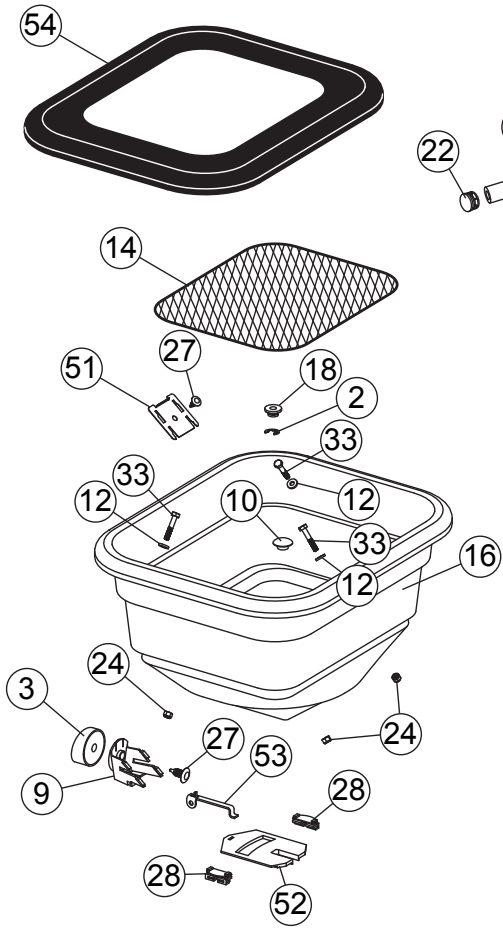

Handle/Frame Explosion

Hopper Explosion

Axle Explosion

PART LIST

Item	Part #	Qty	Description
1	1007081	1	Handle spacer
2	F-577	1	E-Ring
3	1000213	1	Dial
4	1008028	1	Gauge Plate
5	1008156	1	Adjust handle
6	1007086	1	Adjust handle knob side 1
7	1007087	1	Adjust handle knob side 2
8	1007088	1	Screw, M4 x 18 SS
9	1001587	1	Dial Mount Plastic Hopper
	1000211	1	Dial Mount Metal Hopper
10	1001590	1	Diffuser Plug (Plastic Hopper)
11	1007091	7	Bolt, M6 x 45 SS
12	1007092	4	Nylon washer
13	1007093	1	Flat washer, M6, big SS
14	1008022	1	Screen For Plastic Hopper
15	1007095	2	Handle cover
16	1007892	1	Plastic Hopper Black
	1000204	1	Metal Hopper
17	1008207	1	Lockwasher, M6 SS
18	F-574	1	Hopper bushing
19	1008196	1	Pivot and bracket assembly
20	1007100	2	Wheel frame tube
21	1008206	2	Nut, Nylon Lock M8 SS
22	1007102	2	End cover
23	1007103	2	Upper handle
24	1007104	14	Lock nut, M6 SS
25	1008013	1	Control rod A
26	1007106	1	Handle shaft
27	1000215	2	Pine Tree Clip
28	1001588	2	Rate Gate Guide Plastic Hopper
	1000202	2	Rate Gate Guide Metal Hopper
29	1000198	1	Felt Washer
30	1008011	1	Frame

Item	Part #	Qty	Description
31	1007111	2	Frame brace
32	1007112	2	Bolt, M6 x 60 SS
33	1007113	5	Bolt, M6 x 35 SS
34	1000223	1	Agitator
35	1005414	1	Rue Ring Locking Pin
36	1008027	2	Pneumatic wheel
37	1007117	2	Axle bushing
38	1007118	2	Axle bearing
39	1008010	1	Gearbox & axle assembly
40	1007120	1	Washer
41	1008031	1	Cotter Pin
42	1008209	1	Impeller
43	1000203	1	Bearing, Metal Hopper
44	1007124	1	Hex locknut, M5 SS
45	1007125	1	Cross brace
46	1008014	1	Adjust connect rod, B
47	1008208	1	Hex bolt, M5 x 40 SS
48	1007128	2	Flat washer, M6 SS
49	1020282	1	Cotter Pin, Small
50	1007531	3	Nylon Washer
51	1005993	1	Dial Mount Retainer (Plastic Hopper)
52	1000210	1	Rate Gate
53	1000687-01	1	Rate Gate Link
54	1008110	1	Cover, Square Hopper
55	1008257	1	Bracket, Frame Clamp
56	1008258	1	Bar, Frame Clamp
57	1008276	1	Hex Bolt, M6 x 20 SS