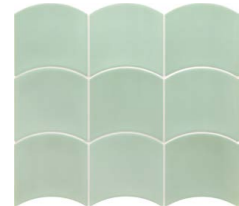

WAVE by EQUIPE

Color Availability

White*

Old Cream

Grey Owl

Moody Blue

Mint

Primrose Pink