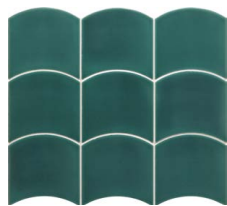

WAVE by EQUIPE

Color Availability

White*

Old Cream

Grey Owl

Moody Blue

Mint

Primrose Pink