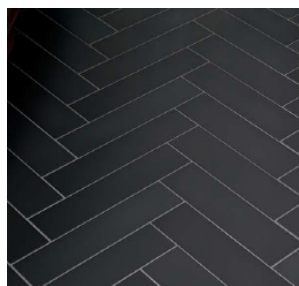

STOMBOLI by EQUIPE

Color Availability

*Beige Gobi

*Black City

*Evergreen

*Rose Breeze

*White Plume

THE MASONRY CENTER

Website: masonrycenter.com

Phone Number: 800.284.9398

SPECIFICATIONS

Porcelain tile · Floor tile

Sizes

*31/2" x 141/2"

White Plume	25889 EQ-3
Savasana	25892 EQ-3
Beige Gobi	25891 EQ-3
Rose Breeze	25896 EQ-3
Oxblood	25895 EQ-3
Canyon	25898 EQ-3
Simply Grey	25890 EQ-3
Bahia Blue	25894 EQ-3
Glassy Blue	25893 EQ-3
Evergreen	25899 EQ-3
Viridian Green	25888 EQ-3
Black City	25897 EQ-3