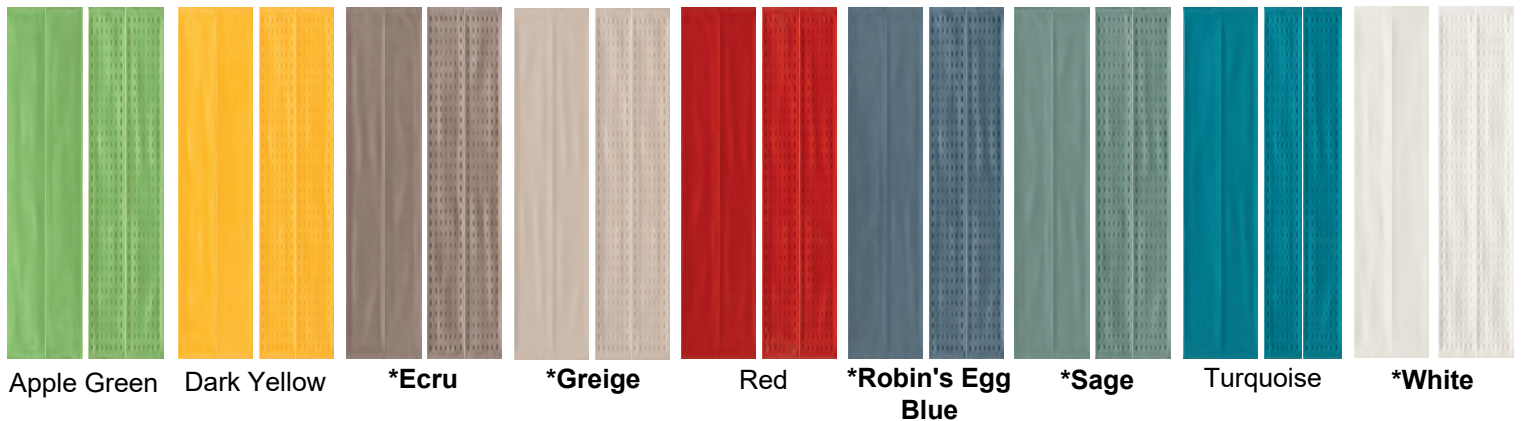

SLASH by IMOLA

Color Availability

SPECIFICATIONS

FORMAT

*3x12

COLORS

Greige
Ecu
Robin's Egg Blue
Sage
White

Dark Yellow
Apple Green
Turquoise
Red

Look

Glossy

INDICATIONS FOR USE

Wall tiles

SHADE VARIATION

V2

SUGGESTED APPLICATIONS

Domestic purpose