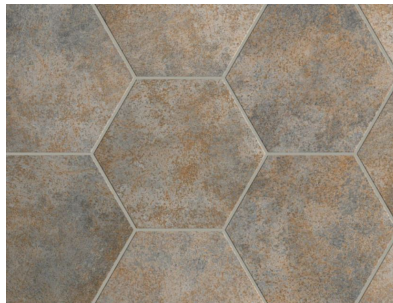

OXIDE by EQUIPE

Color Availability

Gris

THE MASONRY CENTER

Website: masonrycenter.com

Phone Number: 800.284.9398