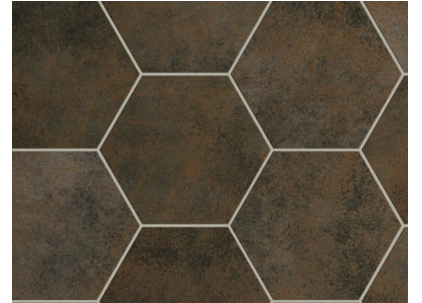

Negro

THE MASONRY CENTER

Website: masonrycenter.com

Phone Number: 800.284.9398