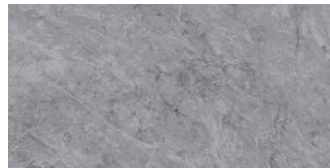

BELVEDERE by PAMESA

Color Availability

***White**

***Ivory**

***Perla**

Marengo

THE MASONRY CENTER

SURFACES AND SERVICE REINVENTED