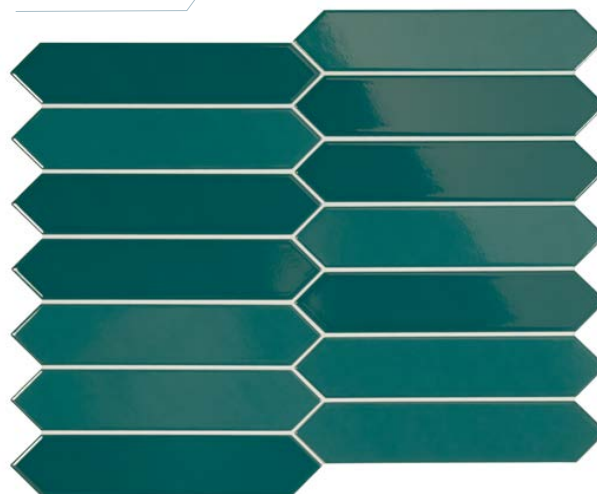

SPECIFICATIONS

White body · Wall tiles

Sizes

*2" x 10"

Pure White	25835 EQ-4
Gardenia Cream	25825 EQ-4
Blush Pink	25823 EQ-4
Quicksilver	25833 EQ-4
Caribbean Blue	25832 EQ-4
Blue Velvet	25831 EQ-4
Adriatic Blue	25834 EQ-4
Blue Canard	25829 EQ-4
Green Halite	25826 EQ-4
Apple	25828 EQ-4
Green Kelp	25827 EQ-4
Coffee	25824 EQ-4
Russet	25830 EQ-4
Black	25836 EQ-4

*2" x 10"

Shade variation

Packing

size	kg/pieces	box			pallet			
		pieces	kg	m² sqm	pieces	kg	m² sqm	boxes
2" x 10"	0,18	44	8,23	0,50	5.280	1.007,96	60	120