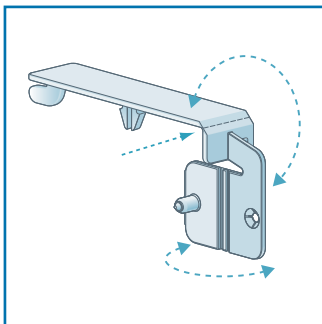

# SIGN CLIPS & GRIPS

Clip-On, Flush Grip with Hinge (237C)

Clip-On, Right Angle Grip with Hinge (9554)

Clip-On, Right Angle Grip (50VR)

Clip-On, Right Angle Clip (RAHC)

Clip-In, Right Angle Grip with Hinge (234C)

Shelf Edge Top Mount, Right Angle Clip with Hinge (TMRA)

Channel Clip-In, Flush Grip with Metal Clip (50PG)

Channel Clip-In, Flush Grip (119G)

Channel Clip-In, Half Round, Flush Grip (GST9)

Channel Clip-In, Flush Clip with Snap (FLCC)

Channel Clip-In, Right Angle Clip with Snap (RACC)

Channel Clip-In, Three-Way Mounting (3WCC)

Channel Clip-In, Right Angle Grip (8550)

Fence & Basket Clip-On, Flush Grip (90FG)

Fence & Basket Clip-On, Flush Grip with Double Loop (94FG)