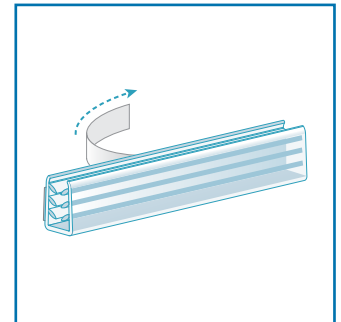

Channel Clip-In, Right Angle Clip with Snap (RACC)

Channel Clip-In, Three-Way Mounting (3WCC)

Channel Clip-In, Right Angle Grip (8550)

Fence & Basket Clip-On, Flush Grip (90FG)

Fence & Basket Clip-On, Flush Grip with Double Loop (94FG)

# SIGN CLIPS & GRIPS

Fence & Basket Clip-On,  
Right Angle Grip (50WR)

Multi-Use Adhesive, Flush  
Clip (72DC)

Pallet Display Wedge, Flush  
Grip (183S)

Multi-Use Adhesive, Flush  
Grip (169S)

Shelf Edge Top Mount, Flush  
Grip with Metal Wedge Plate  
(60WP)

Multi-Use Adhesive, T-Style  
Grip (88TG)

Multi-Use, T-Style Clip (50V3)

Multi-Use Adhesive, U-  
Channel Grip (67UG)

Multi-Use Adhesive, T-Style  
Grip with Hinge (98TG)

Multi-Use Display, H-Style  
Grip (68HG)