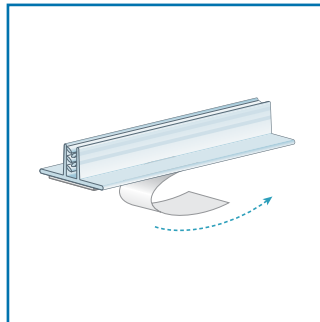

Channel Clip-In, Right Angle Clip with Snap (RACC)

Channel Clip-In, Three-Way Mounting (3WCC)

Channel Clip-In, Right Angle Grip (8550)

Fence & Basket Clip-On, Flush Grip (90FG)

Fence & Basket Clip-On, Flush Grip with Double Loop (94FG)

# SIGN CLIPS & GRIPS

Fence & Basket Clip-On,  
Right Angle Grip (50WR)

Multi-Use Adhesive, Flush  
Clip (72DC)

Pallet Display Wedge, Flush  
Grip (183S)

Multi-Use Adhesive, Flush  
Grip (169S)

Shelf Edge Top Mount, Flush  
Grip with Metal Wedge Plate  
(60WP)

Multi-Use Adhesive, T-Style  
Grip (88TG)

Multi-Use, T-Style Clip (50V3)

Multi-Use Adhesive, U-  
Channel Grip (67UG)

Multi-Use Adhesive, T-Style  
Grip with Hinge (98TG)

Multi-Use Display, H-Style  
Grip (68HG)