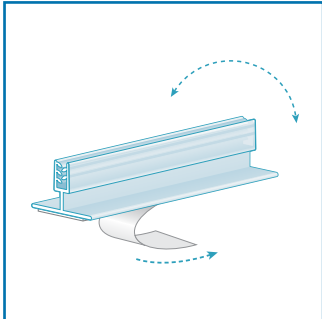

Channel Clip-In, Right Angle Clip with Snap (RACC)

Channel Clip-In, Three-Way Mounting (3WCC)

Channel Clip-In, Right Angle Grip (8550)

Fence & Basket Clip-On, Flush Grip (90FG)

Fence & Basket Clip-On, Flush Grip with Double Loop (94FG)

# SIGN CLIPS & GRIPS

Fence & Basket Clip-On,  
Right Angle Grip (50WR)

Multi-Use Adhesive, Flush  
Clip (72DC)

Pallet Display Wedge, Flush  
Grip (183S)

Multi-Use Adhesive, Flush  
Grip (169S)

Shelf Edge Top Mount, Flush  
Grip with Metal Wedge Plate  
(60WP)

Multi-Use Adhesive, T-Style  
Grip (88TG)

Multi-Use, T-Style Clip (50V3)

Multi-Use Adhesive, U-  
Channel Grip (67UG)

Multi-Use Adhesive, T-Style  
Grip with Hinge (98TG)

Multi-Use Display, H-Style  
Grip (68HG)