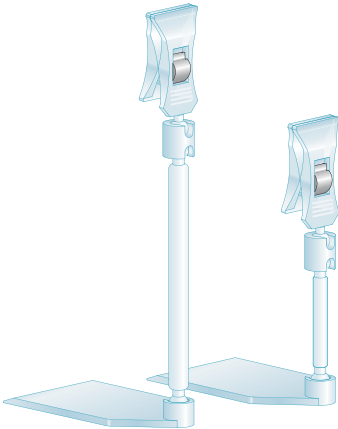

TwistKlip™ Small Clip with Wedge Plate and Extension

Our TwistKlip™ Series benefit all departments with easy and simple-to-use installation, just attach and clip your sign. The ball and socket joints allow you to rotate and angle the TwistKlip™ into any position for maximum sign visibility. Add a bit of style by bending the TwistKlip™ to reach the desired angle or effect.

Crystal clear polycarbonate for high durability

FEATURES:

- Universal joint swivels in almost any direction
- Freestanding sign holder
- Small clip holds signs up to 0.375" thick
- » Combine with kostklip's ChalkTalker™ Deli Signs, or PerfPaper™ and sign protectors for a complete signage solution