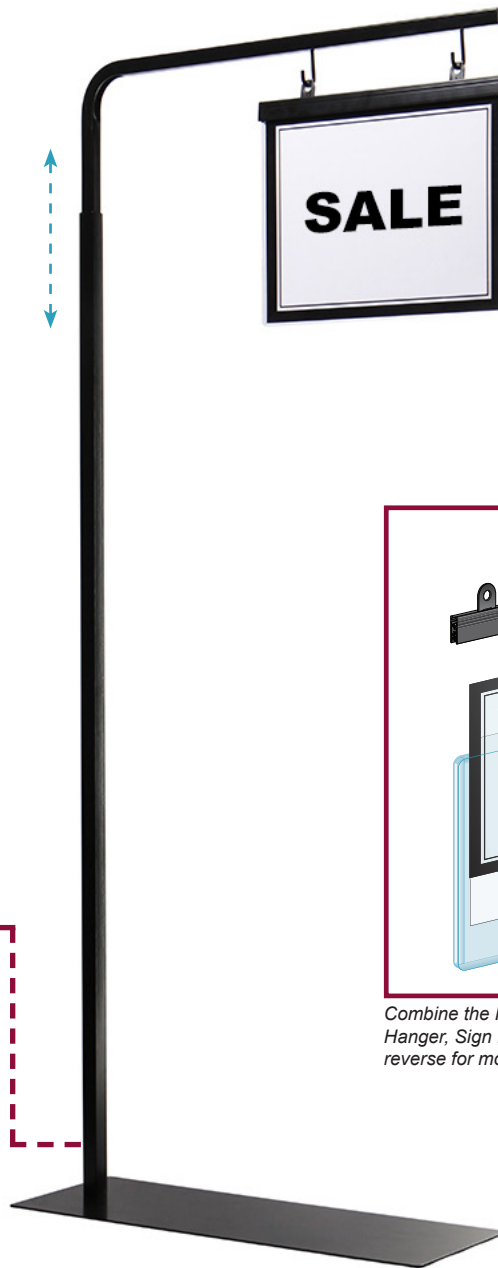

Telescopic Pallet Sign Holder

for pallet displays, end caps, menu board, wayfinding

Use the sleek and adjustable pallet sign holder to display signage around your store. The large, low-profile base secures the sign holder under pallets, crates and other in-store displays.

FEATURES

- Removable base plate with screw
- Arm can rotate in 90° positions
- Two fixed-position hooks
- Adjustable height: 48-82"H in 2" increments

Code	Description	Color	Pack
TPSH-107758	48-82"H	BL	2

Loosen screw to remove arm and rotate in 90° positions. Adjust height with push button.

*Sold separately

Combine the Pallet Sign Holder with a Banner Hanger, Sign Protector and Frame Overlay. See reverse for more options.