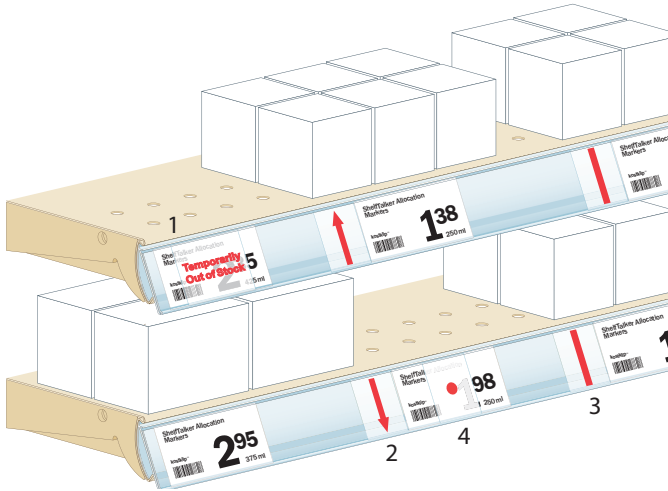

Preprinted allocation markers shelf edge PVC inserts

For Well Organized & Allocated Shelves.

Our ShelfTalker™ line of **Allocation Markers** can efficiently slip into either the clear 1.25" H window of kostklip's **ClearVision®**, **ClearGrip™** non-adhesive ticket molding, or into bare C-channel shelving. The clear red ink designs are suitably impactful enough for their intended purpose of indicating product allocation as needed.

Our Allocation Marker Messages Include:

- Temporarily Out of Stock
- Arrow
- Vertical Line
- Red Dot

Printed Plastic ShelfTalker™ Features:

- Durable and Reusable
- Recyclable gloss PVC material
- Freezer and refrigerator temperature compatible

Code	Message	Description	Color	Pack
SALT-103823	Temporarily Out of Stock	1.75"W x 1.25"H	CL	1000
SALA-103821	Arrow	1.0"W x 1.25"H	CL	1000
SALV-103822	Vertical line	1.0"W x 1.25"H	CL	1000
SALD-103820	Red dot	1.0"W x 1.25"H	CL	1000