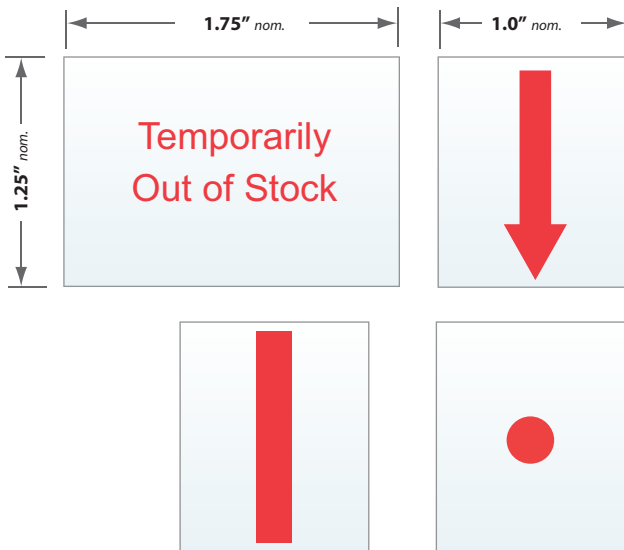

Preprinted allocation markers shelf edge PVC inserts

For Well Organized & Allocated Shelves.

Our ShelfTalker™ line of **Allocation Markers** can efficiently slip into either the clear 1.25" H window of kostklip's **ClearVision®**, **ClearGrip™** non-adhesive ticket molding, or into bare C-channel shelving. The clear red ink designs are suitably impactful enough for their intended purpose of indicating product allocation as needed.

Our Allocation Marker Messages Include:

- Temporarily Out of Stock
- Arrow
- Vertical Line
- Red Dot

Printed Plastic ShelfTalker™ Features:

- Durable and Reusable
- Recyclable gloss PVC material
- Freezer and refrigerator temperature compatible

Code	Message	Description	Color	Pack
SALT-103823	Temporarily Out of Stock	1.75"W x 1.25"H	CL	1000
SALA-103821	Arrow	1.0"W x 1.25"H	CL	1000
SALV-103822	Vertical line	1.0"W x 1.25"H	CL	1000
SALD-103820	Red dot	1.0"W x 1.25"H	CL	1000