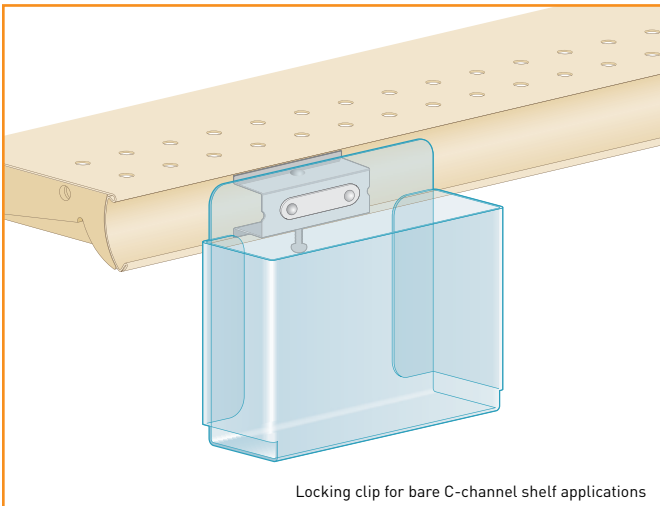

Locking clip for bare C-channel shelf applications

Toll-Free North America 1.800.661.5547

Kost Klip Manufacturing Ltd. | www.kostklip.com | sales@kostklip.com

RHPM_Product_Sheet_VSN 1 | Printed in Canada