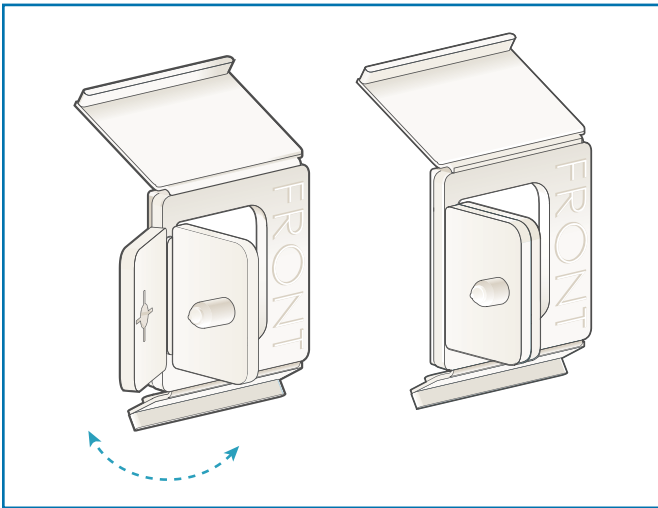

# Channel Clip-In, Right Angle Clip with Snap

Injection molded, durable polypropylene

Quickly and easily clips into standard C-channel shelving

**FEATURES:**

- ClipNSnap™ feature closes to secure signage
- Specially angled to hold signs parallel to shelf and floor
- Displays sign at a right angle position

Code	Description	Color	Pack
RACC-101814	1.25" H x 1"L	NL	100

**Toll-Free North America 1.800.661.5547**

Kost Klip Manufacturing Ltd. | [www.kostklip.com](http://www.kostklip.com) | [sales@kostklip.com](mailto:sales@kostklip.com)