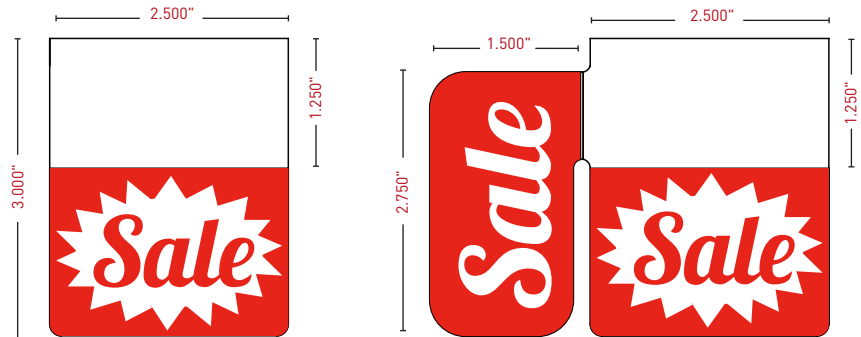

Keto Friendly

Keto is all about very low carb, high fat, and moderate protein. Some followers of this lifestyle are more strict about this ratio than others, hence Keto "Friendly".

Buy Local

Promote your locally made products at the shelf edge. Shoppers will feel good knowing they have supported their community with local choices.

Dairy Free

Dairy is in so many products, and so for the shopper that chooses to, or needs to avoid dairy in their diet it can be a huge chore to find the right foods while shopping.

Nut Free

Shoppers with young children in day care or school need to find kid-friendly products that are nut free while shopping. On top of this are all the shoppers that have nut allergies themselves.

Paleo

Paleo refers to our ancestors of old – the Paleolithic era of the Stone Age. This diet involves anything our caveman ancestors would eat.

Vegan

Vegan diets have been a mainstay of healthy eating styles for a very long time. Help shoppers find foods they may never have realized were vegan friendly, like Oreo cookies or Jell-O Instant Pudding.

Feeling Inspired? Go Custom!

If you're looking for something unique, kostklip® can help you craft your perfect message at the shelf edge with custom ShelfTalkers™. We can customize the size, shape, color and message to fit your in-store signage program.

Contact us today at 1.800.661.5547 or sales@kostklip.com to start your custom ShelfTalker™ project today!

Toll-Free North America 1.800.661.5547

Kost Klip Manufacturing Ltd. | www.kostklip.com | sales@kostklip.com

NutriSeries-ClearVision-ShelfTalkers_060418 | Printed in Canada