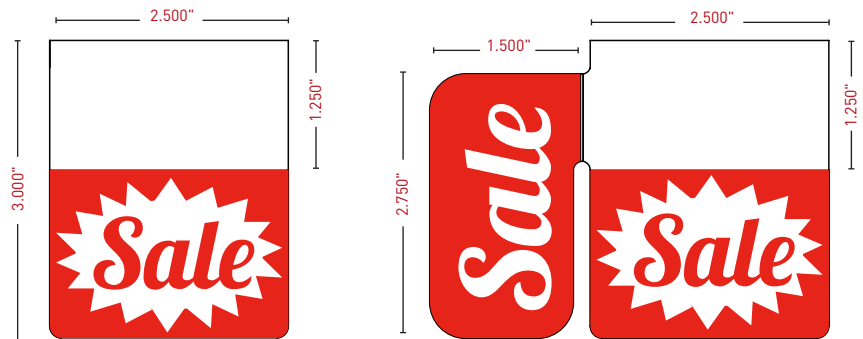

Keto Friendly

Keto is all about very low carb, high fat, and moderate protein. Some followers of this lifestyle are more strict about this ratio than others, hence Keto "Friendly".

Buy Local

Promote your locally made products at the shelf edge. Shoppers will feel good knowing they have supported their community with local choices.

Dairy Free

Dairy is in so many products, and so for the shopper that chooses to, or needs to avoid dairy in their diet it can be a huge chore to find the right foods while shopping.

Nut Free

Shoppers with young children in day care or school need to find kid-friendly products that are nut free while shopping. On top of this are all the shoppers that have nut allergies themselves.

Paleo

Paleo refers to our ancestors of old – the Paleolithic era of the Stone Age. This diet involves anything our caveman ancestors would eat.

Vegan

Vegan diets have been a mainstay of healthy eating styles for a very long time. Help shoppers find foods they may never have realized were vegan friendly, like Oreo cookies or Jell-O Instant Pudding.

Feeling Inspired? Go Custom!

If you're looking for something unique, kostklip® can help you craft your perfect message at the shelf edge with custom ShelfTalkers™. We can customize the size, shape, color and message to fit your in-store signage program.

Contact us today at 1.800.661.5547 or sales@kostklip.com to start your custom ShelfTalker™ project today!

Toll-Free North America 1.800.661.5547

Kost Klip Manufacturing Ltd. | www.kostklip.com | sales@kostklip.com

NutriSeries-ClearGrip-ShelfTalkers_060418 | Printed in Canada