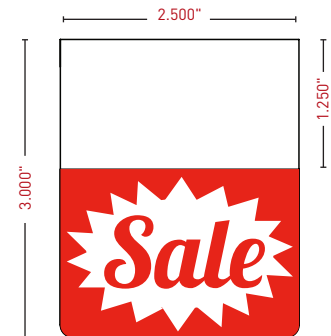

Toll-Free North America 1.800.661.5547

Kost Klip Manufacturing Ltd. | www.kostklip.com | sales@kostklip.com

New-ClearVision-ShelfTalkers_102814 | Printed in Canada