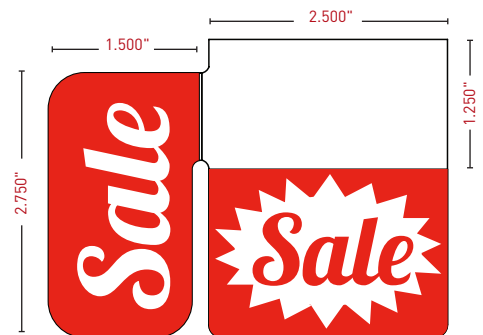

Toll-Free North America 1.800.661.5547

Kost Klip Manufacturing Ltd. | www.kostklip.com | sales@kostklip.com

New-ClearVision-ShelfTalkers_102814 | Printed in Canada