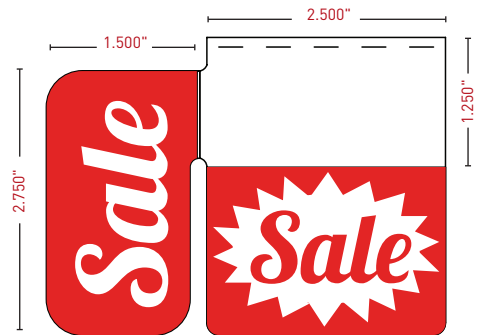

Toll-Free North America 1.800.661.5547

Kost Klip Manufacturing Ltd. | www.kostklip.com | sales@kostklip.com

New-ClearGrip-ShelfTalkers_031915 | Printed in Canada