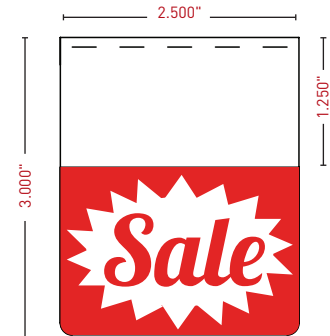

Toll-Free North America 1.800.661.5547

Kost Klip Manufacturing Ltd. | www.kostklip.com | sales@kostklip.com

New-ClearGrip-ShelfTalkers_031915 | Printed in Canada