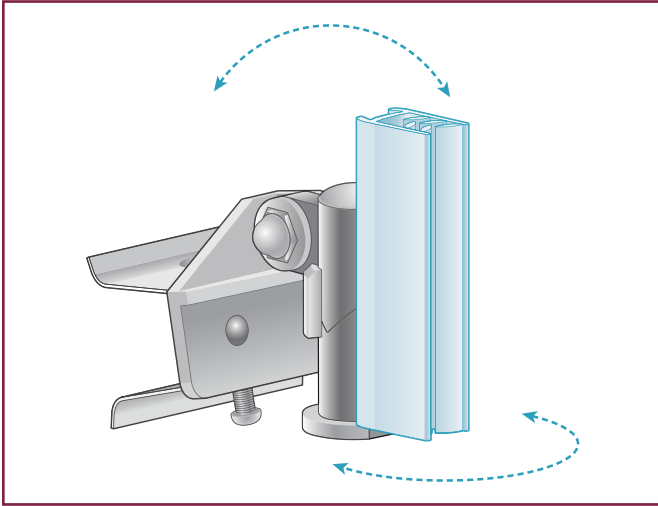

## Heavy Duty, Right Angle

Self centering adjustable angle spring hinge maintains signs at 90 degree angle to shelf

### FEATURES:

- Heavy duty locking clip, hinge and PowerGrip® sign holder
- Adjustable locking clip securely attaches to 1.25" C-channels
- Permits signs to swing out of the way if bumped
- Packaged as a combined unit, ships assembled