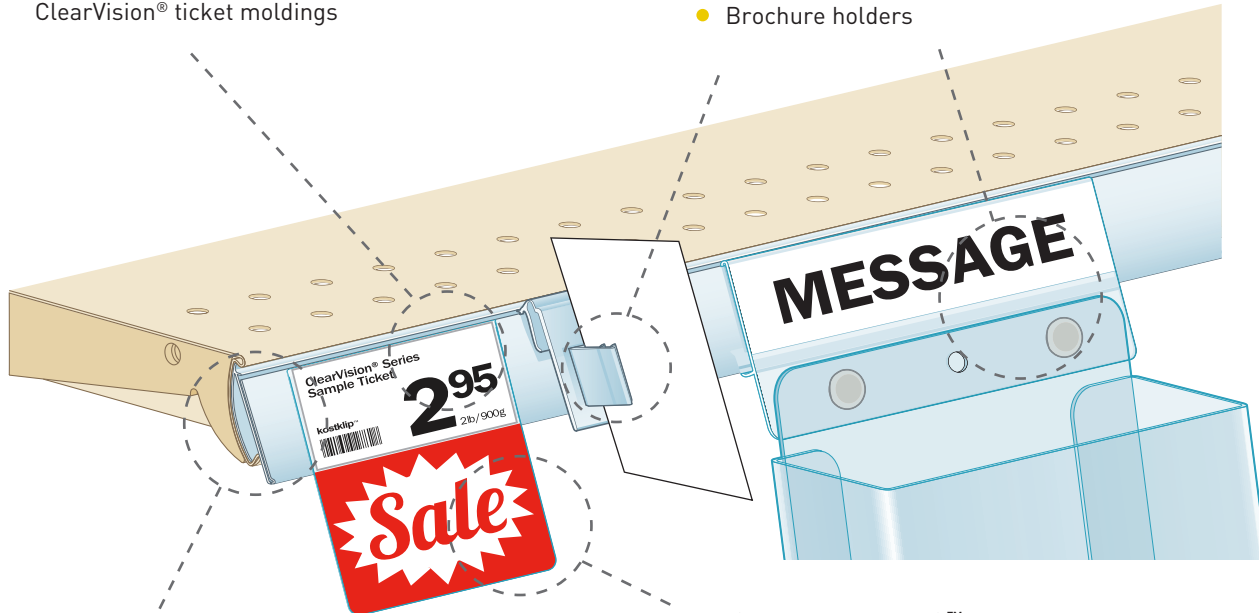

CLEARVISION® TICKET MOLDINGS

- Clear, flexible window holds, displays and protects paper price tickets
- Fits a variety of shelf fixtures from center store to refrigerated merchandisers throughout the store
- Available in a variety of colors and lengths

SHELF TALKERS™

- Highlight products, specials & other messages at the shelf edge with kostklip's printed plastic ShelfTalkers™
- Colorful, durable and reusable
- High quality screen print and vivid colors
- Available in stock and custom messages and shapes