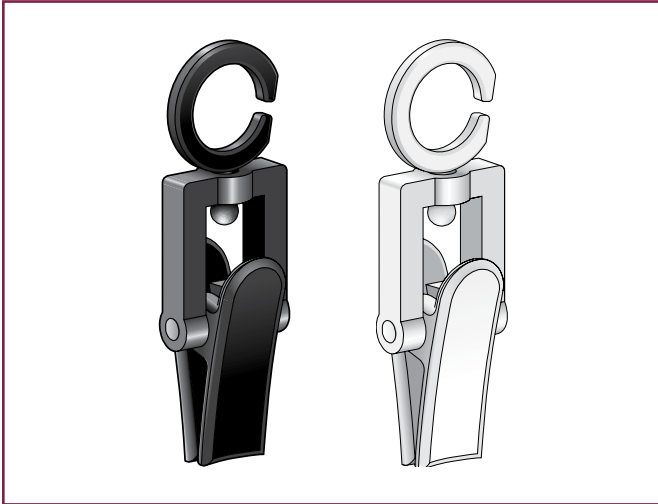

SwivelKlip™

Use the plastic SwivelKlip™ to hang signage from a wire grid, basket or merchandising hook

FEATURES:

- Pinch clip swivels 360°

Code	Description	Color	Pack
CLIP-100555	0.5"W x 2"H	AW	100
CLIP-100970	0.5"W x 2"H	BL	100