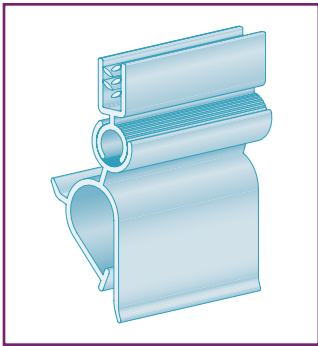

Adjustable Angle, 0.100 – 0.375” Range with PowerGrip® Sign Holder

Use with deli bowls, floral display buckets, and wire fence and baskets to display price tickets and signs.

FEATURES:

- Specially designed clip can also clip into most standard C-channel shelves
- Adjustable angle, 0.100” to 0.375” range, with PowerGrip®
- Adjustable ratchet allows up to 90° of secure adjustment to keep signs facing customers
- Combine with kostklip’s SPRO sign protectors and PerfPaper™ for a complete signage solution.”

* Contact us for custom colors and lengths

Code	Description	Color	Pack
ACSH-108994	1.5”L	CL	25

Toll-Free North America 1.800.661.5547

Kost Klip Manufacturing Ltd. | www.kostklip.com | sales@kostklip.com

ACSH_Adjustable Angle Sign Holder_VSN 1 | Printed in Canada