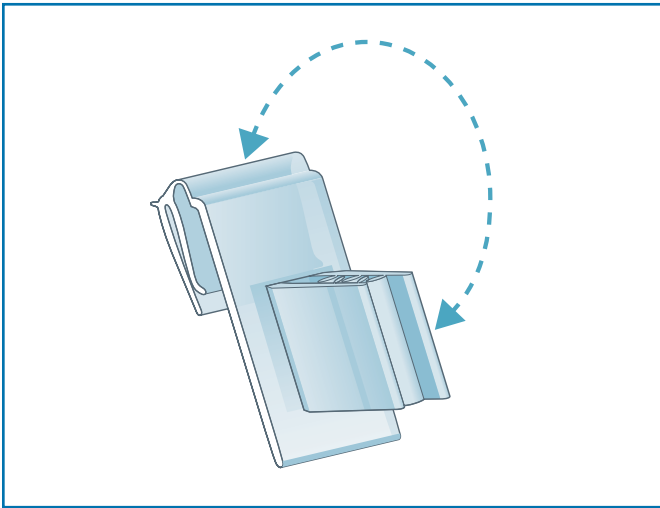

Clip-On, Right Angle Grip with Hinge

Clips over the clear window of any ClearVision® ticket molding

FEATURES:

- PowerGrip® holds sign up to 0.06" thick
- Displays sign at right angle to the shelf
- Hinge feature allows you to flip up sign to reveal additional information underneath or for restocking