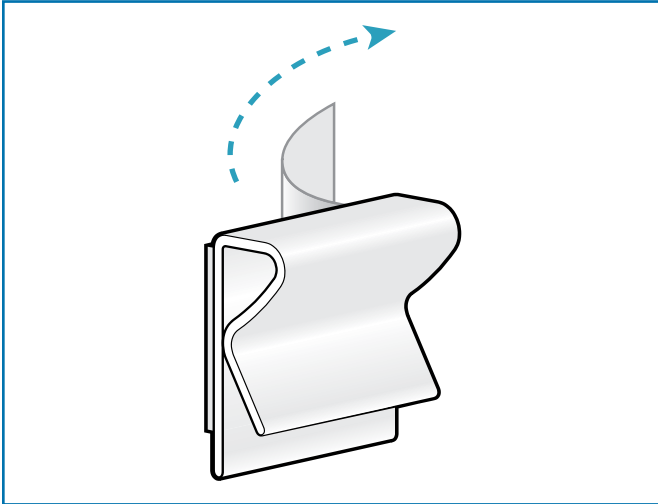

Multi-Use Adhesive, Flush Clip

Attaches to any clean, flat surface

FEATURES:

- Holds up to 0.18" thick material
- Comes with 0.75" foam tape

Code	Description	Color	Pack
72DC-100257	1"H x 1"L	AW	100

* Contact us for custom sizes and colors