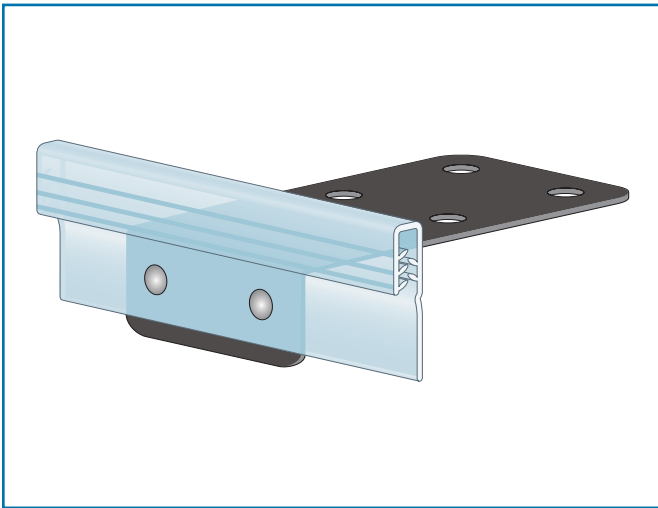

Shelf Edge Top Mount, Flush Grip with Metal Wedge Plate

Clear PVC sign grip on a powder coated metal plate
Ideal for use in areas with no price C-channel

FEATURES:

- PowerGrip® holds sign up to 0.06" thick
- Displays sign in flush position

Code	Description	Color	Pack
60WP-105182	4"L	CL	10

* Pushpins (code SDPP) (pg. 163) available for use with this product

Toll-Free North America 1.800.661.5547

Kost Klip Manufacturing Ltd. | www.kostklip.com | sales@kostklip.com