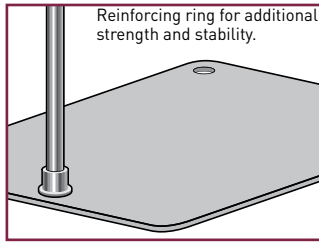

# PowerGrip® Three Grip, Edge Stem, Adjustable Sign Holder

Powder coated steel plate with zinc tubing  
Display signs back to back, and up and/or down positions

**FEATURES:**

- 4" PowerGrip® holds signs up to 0.06" thick
- Extends from 12" to 24"H

Code	Description	Color	Pack
54AW-103658	12" – 24" adjustable, center stem	BL	10

\* Contact us for additional heights or options

Toll-Free North America 1.800.661.5547

Kost Klip Manufacturing Ltd. | www.kostklip.com | sales@kostklip.com