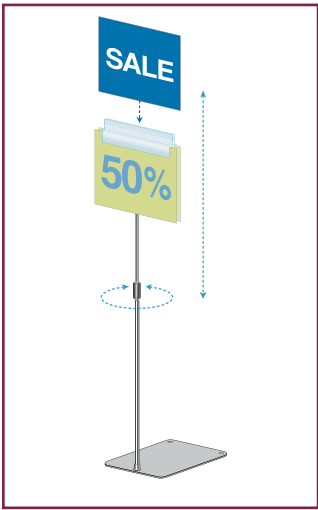

# PowerGrip® Three Grip, Edge Stem, Adjustable Sign Holder

Powder coated steel plate with zinc tubing  
Display signs back to back, and up and/or down positions

**FEATURES:**

- 4" PowerGrip® holds signs up to 0.06" thick
- Extends from 12" to 24"H

Code	Description	Color	Pack
54AW-103658	12" – 24" adjustable, center stem	BL	10

\* Contact us for additional heights or options

Toll-Free North America 1.800.661.5547

Kost Klip Manufacturing Ltd. | www.kostklip.com | sales@kostklip.com