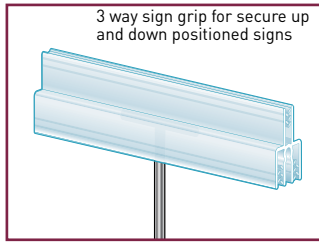

# PowerGrip® Three Grip, Edge Stem, Adjustable Sign Holder

Powder coated steel plate with zinc tubing  
Display signs back to back, and up and/or down positions

**FEATURES:**

- 4" PowerGrip® holds signs up to 0.06" thick
- Extends from 12" to 24"H

Code	Description	Color	Pack
54AW-103658	12" – 24" adjustable, center stem	BL	10

\* Contact us for additional heights or options

Toll-Free North America 1.800.661.5547

Kost Klip Manufacturing Ltd. | www.kostklip.com | sales@kostklip.com