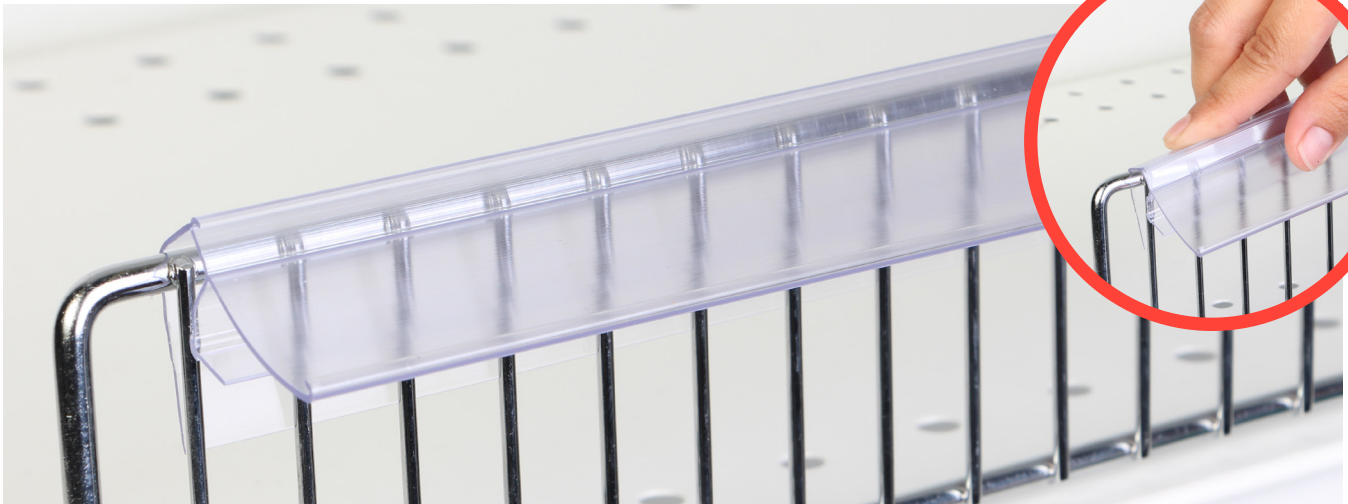

# FlexKlip® Wire Fence Adapter

## C-Channel for Wire Merchandisers

The FlexKlip® Wire Fence Adapter is a **semi-permanent molding** that simply clips over your wire fence and basket merchandisers to create a **price channel**.

You can use sign clips directly in the price channel or you can combine it with a **FlexChannel® Clip-In Ticket Molding** for overall **SKU reduction** for your ticket molding program. FlexKlip® shelf adapters are designed to stay on the fixture as the clip-in molding is replaced when needed.

## Features

- Made with thicker PVC plastic for durability
- Grip bead prevents molding from sliding side to side
- Price channel fits 1.25" H price tickets, FlexChannel® ticket moldings, and other sign accessories