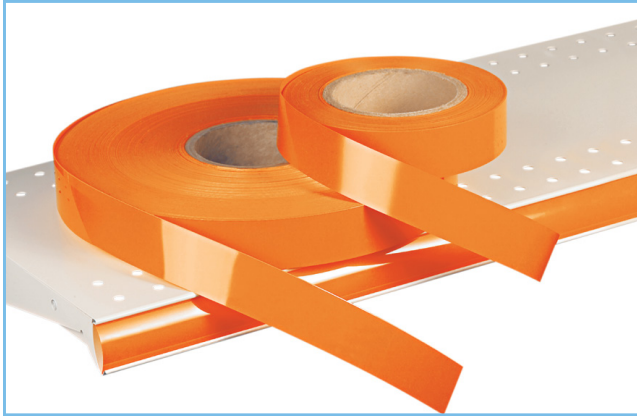

# Colored Price Channel Inserts

add color to the shelf edge and different departments

## A Range of Stock Colors

Kostklip's plastic ShelfLife™ inserts come in 11 colors. Insert ShelfLife™ into 1.25"H price channels or kostklip® ticket moldings to add color and personality to your shelf edge.

Use ShelfLife™ to color code different departments in your store or to help promote your private label and CPG brands.

When used in a bare price channel, ShelfLife™ can help protect the shelf from adhesive label residue and scraping.

## Features

- Fits 1.25"H price channel or ticket molding
- Made with color PVC
- Double-sided color with one matte and one glossy side
- Scratch resistant coating
- Available in 100' or 500' rolls