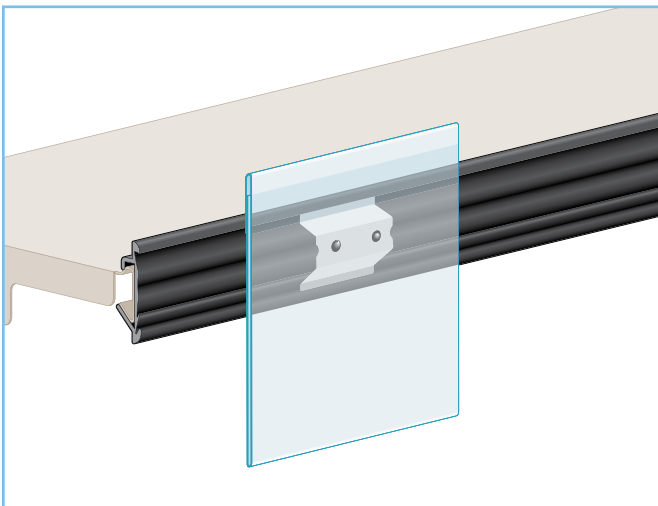

Wobbler, with Sign Pocket ShelfTalker™

Made with high gloss PVC for durability and high impact resistance
Fits into ClearVision® ticket moldings or bare C-channel

FEATURES:

- Free hanging design catches air movement to draw customer attention
 - Wobbler pouch welded on 2 sides creates pocket for paper sign insert
- » Contact us to create custom wobblers and danglers

Code	Description	Color	Pack
26DB-101027	4"W x 3"H	CL	25
26DB-100874	4"W x 3"H, with clear tape	CL	25
26DB-105244	5"W x 3"H	CL	25
26DB-105243	5"W x 3"H, with clear tape	CL	25

* Contact us for details on custom printing