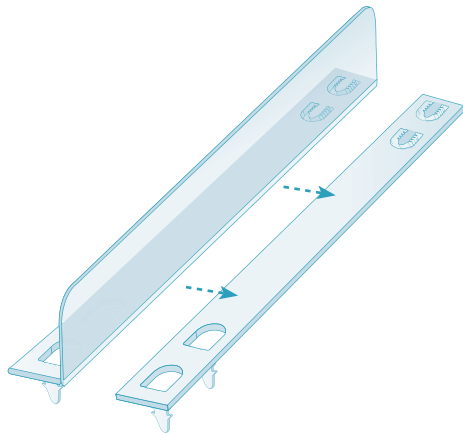

## PopLock™ T & L-Style Divider

two-in-one, economical shelf management system

T-divider supports product and L-divider maximizes shelf space

Push down built-in PopLock™ pins to secure to metal shelving.

### Features

- Built-in PopLocks™ on either end to attach divider to metal shelving
- Score on one side to convert T-divider into L-divider
- Two heights available
- Clear PVC plastic

Code	Description	Color	Pack
246D-106023	1.5"H x 12"L	CL	25
246D-106024	1.5"H x 14"L	CL	25
246D-106025	1.5"H x 16"L	CL	25
247D-106026	3"H x 12"L	CL	25
247D-106027	3"H x 14"L	CL	25
247D-106028	3"H x 16"L	CL	25