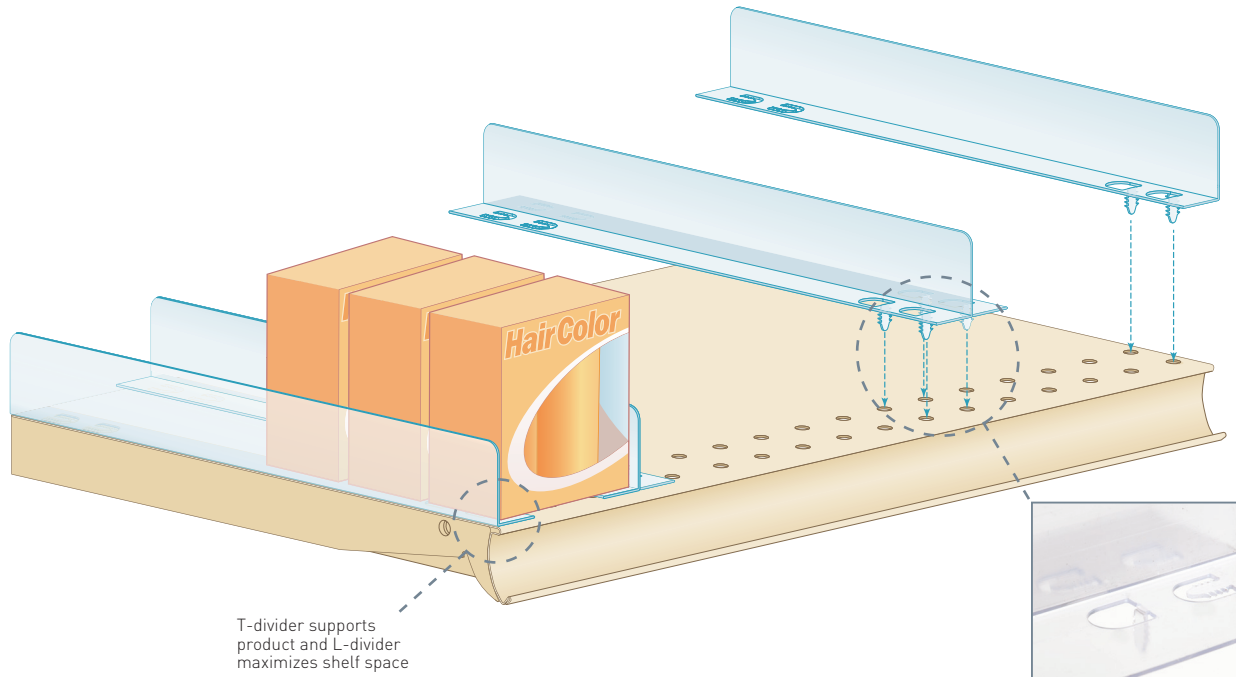

## PopLock™ T & L-Style Divider

two-in-one, economical shelf management system

T-divider supports product and L-divider maximizes shelf space

Push down built-in PopLock™ pins to secure to metal shelving.

### Features

- Built-in PopLocks™ on either end to attach divider to metal shelving
- Score on one side to convert T-divider into L-divider
- Two heights available
- Clear PVC plastic

Code	Description	Color	Pack
246D-106023	1.5"H x 12"L	CL	25
246D-106024	1.5"H x 14"L	CL	25
246D-106025	1.5"H x 16"L	CL	25
247D-106026	3"H x 12"L	CL	25
247D-106027	3"H x 14"L	CL	25
247D-106028	3"H x 16"L	CL	25