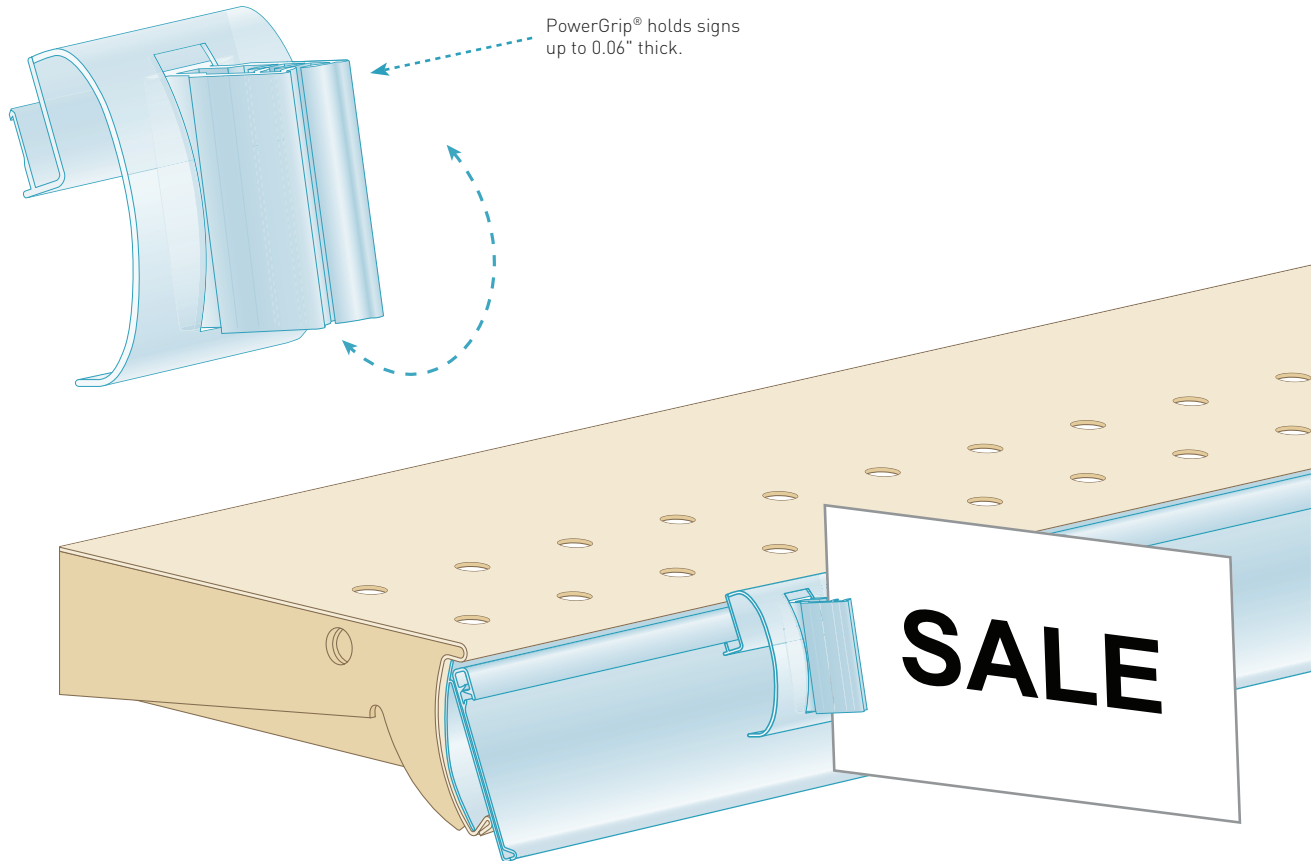

Right Angle Sign Clip

for ClearGrip™ ticket moldings

Features

- Inserts into any ClearGrip™ ticket molding
- Displays signs at a right angle to the shelf
- Signs stay securely in place, even in cold temperatures
- PowerGrip® holds sign up to 0.06" thick
- Hinged

Code	Description	Color	Pack
234C-105640	0.75"L	CL	250

kostklip[®]
LIFE AT THE SHELF EDGE

Toll-Free North America 1.800.661.5547

Kost Klip Manufacturing Ltd. | www.kostklip.com | sales@kostklip.com

234C_RA-Clip-for-ClearGrip_061714 | Printed in Canada