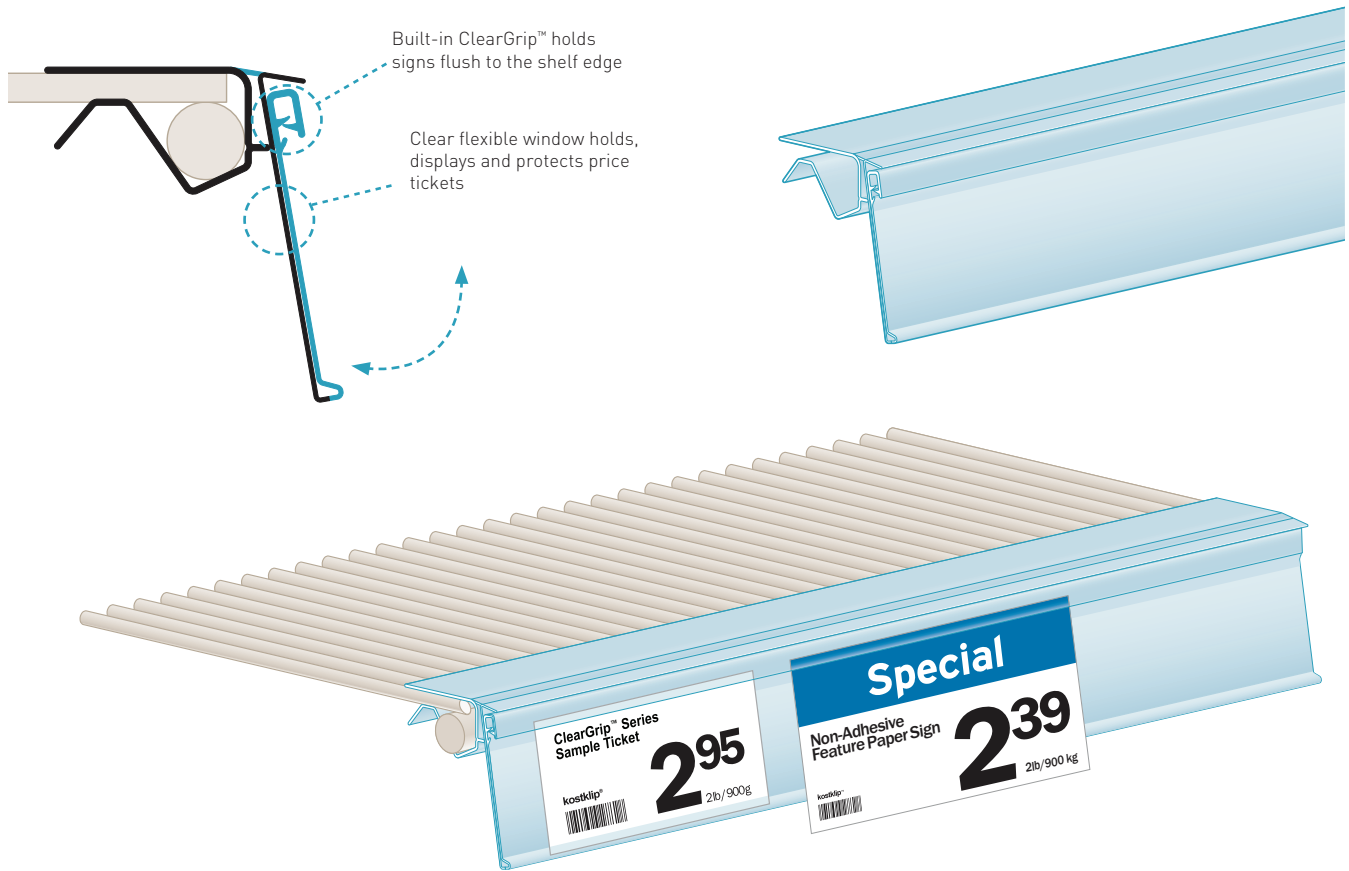

## Single Wire, Clip-Over, Hinged Ticket Molding For beverage coolers and refrigerated merchandisers

### Features

- Clips over wire fence & basket shelving or glass shelving
- Built-in ClearGrip™ holds a 0.008"-0.040" thick sign flush to shelf edge
- ClearGrip™ stays flexible in cold temperatures so signs stay in place
- Clear, flexible window holds, displays and protects plain paper price tickets

Code	Description	Color	Pack
232T-106399	1.25"H x 23.5"L	AW	50
232T-106400	1.25"H x 23.5"L	BL	50
232T-106401	1.25"H x 48"L	AW	25
232T-106402	1.25"H x 48"L	BL	25

\*Contact us for more color and length options