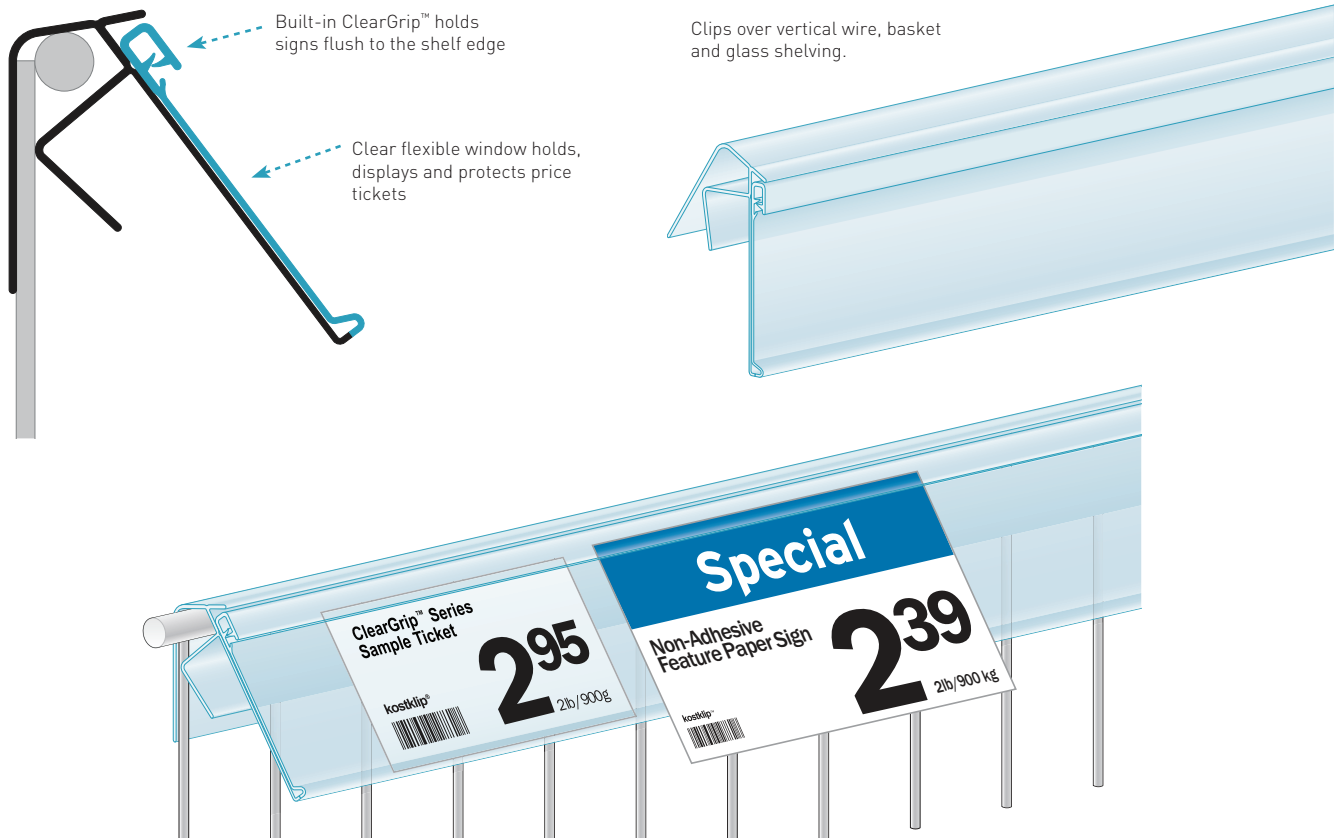

## Wire Fence & Basket Ticket Molding

45° angle for convenient viewing

### Features

- Clips over wire fence & basket, vertical glass shelving
- Built-in ClearGrip™ holds a 0.008" -0.040" thick sign flush to shelf edge
- Clear, flexible window holds, displays and protects plain paper price tickets
- Angled 45° upward for convenient viewing

Code	Description	Color	Pack
231T-105649	1.25"H x 2"L	CL	100
231T-105653	1.25"H x 2"L	BL	100
231T-105650	1.25"H x 2.5"L	CL	100
231T-105653	1.25"H x 2.5"L	BL	100
231T-105651	1.25"H x 3"L	CL	100
231T-105652	1.25"H x 3"L	BL	100
231T-105656	1.25"H x 47.625"L	CL	20
231T-105655	1.25"H x 47.625"L	BL	20