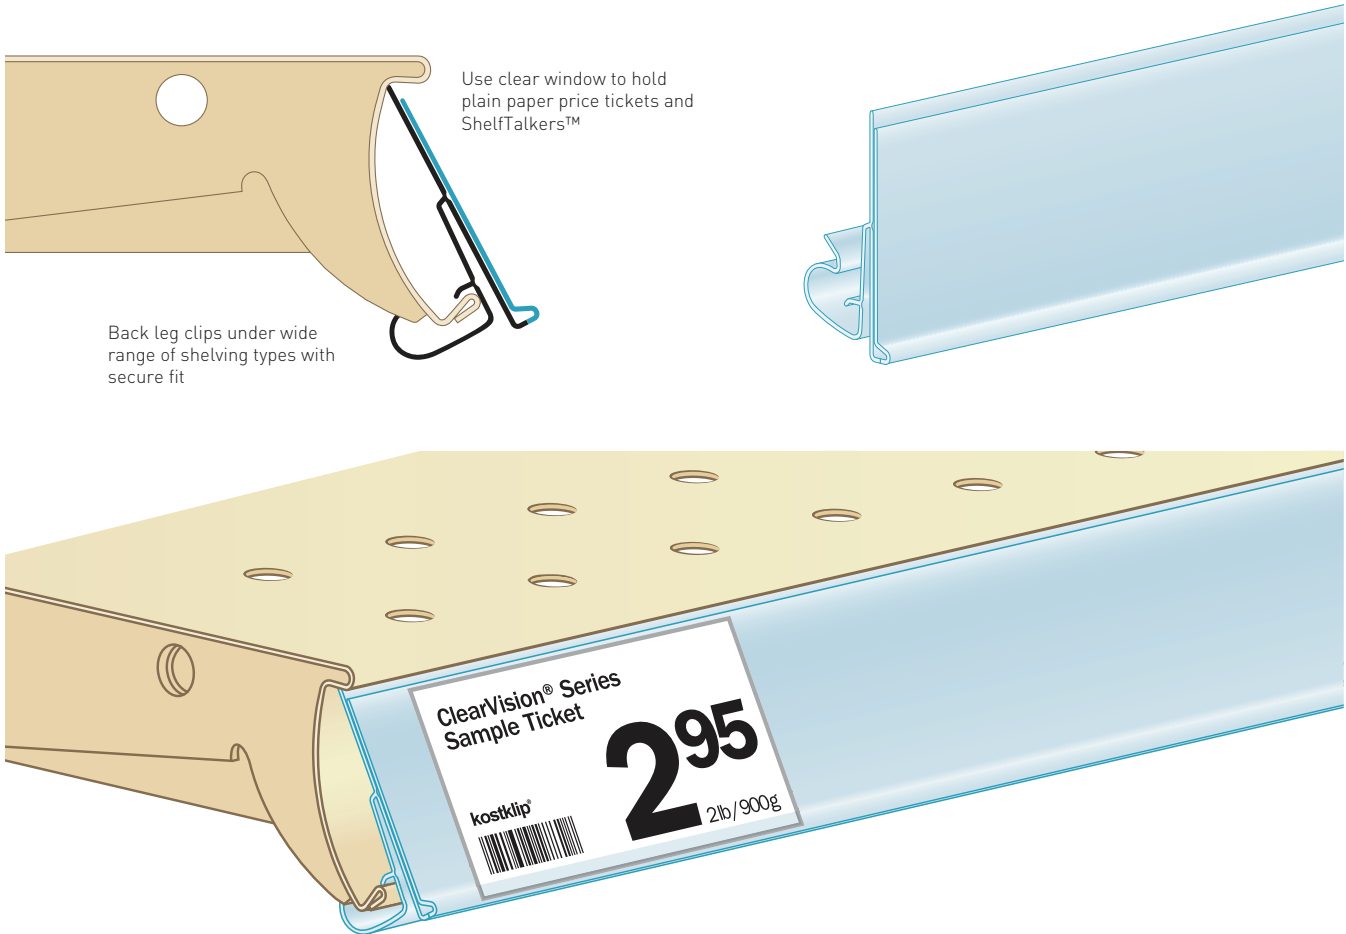

ClearVision® Undermount Ticket Molding

Features

- Ideal for adapting to a variety of shelving including C-Channel and other aluminum PTM
- Strong hold in coolers and freezers
- Clear, flexible window holds, displays and protects plain paper price tickets

Code	Description	Color	Pack
225T-106021	1.25"H x 47.625"L	BL	25

*Contact us for more color and length options

Toll-Free North America 1.800.661.5547

Kost Klip Manufacturing Ltd. | www.kostklip.com | sales@kostklip.com