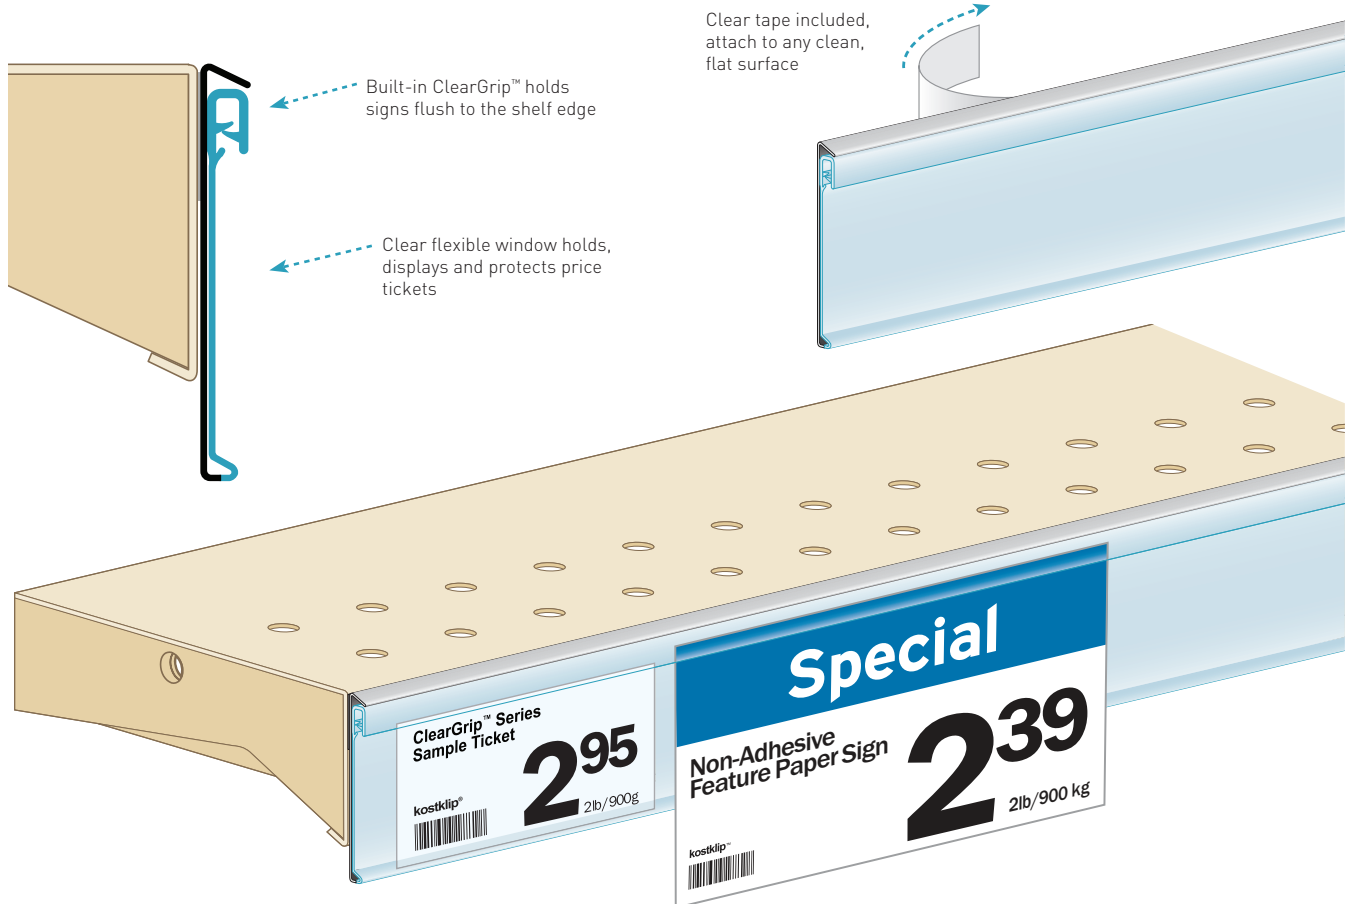

## Flat Mount Ticket Molding with adhesive

### Features

- Attach to any clean, flat surface
- Built-in ClearGrip™ holds a 0.008" -0.040" thick sign flush to shelf edge
- Clear flexible window holds, displays and protects plain paper price tickets
- Signs stay in place, even in coolers and freezers

| Code        | Description        | Color | Pack |
|-------------|--------------------|-------|------|
| 224T-105412 | 1.25"H x 47.6252"L | AW    | 50   |
| 224T-105414 | 1.25"H x 47.6252"L | BL    | 50   |
| 224T-105413 | 1.25"H x 47.6252"L | CL    | 50   |