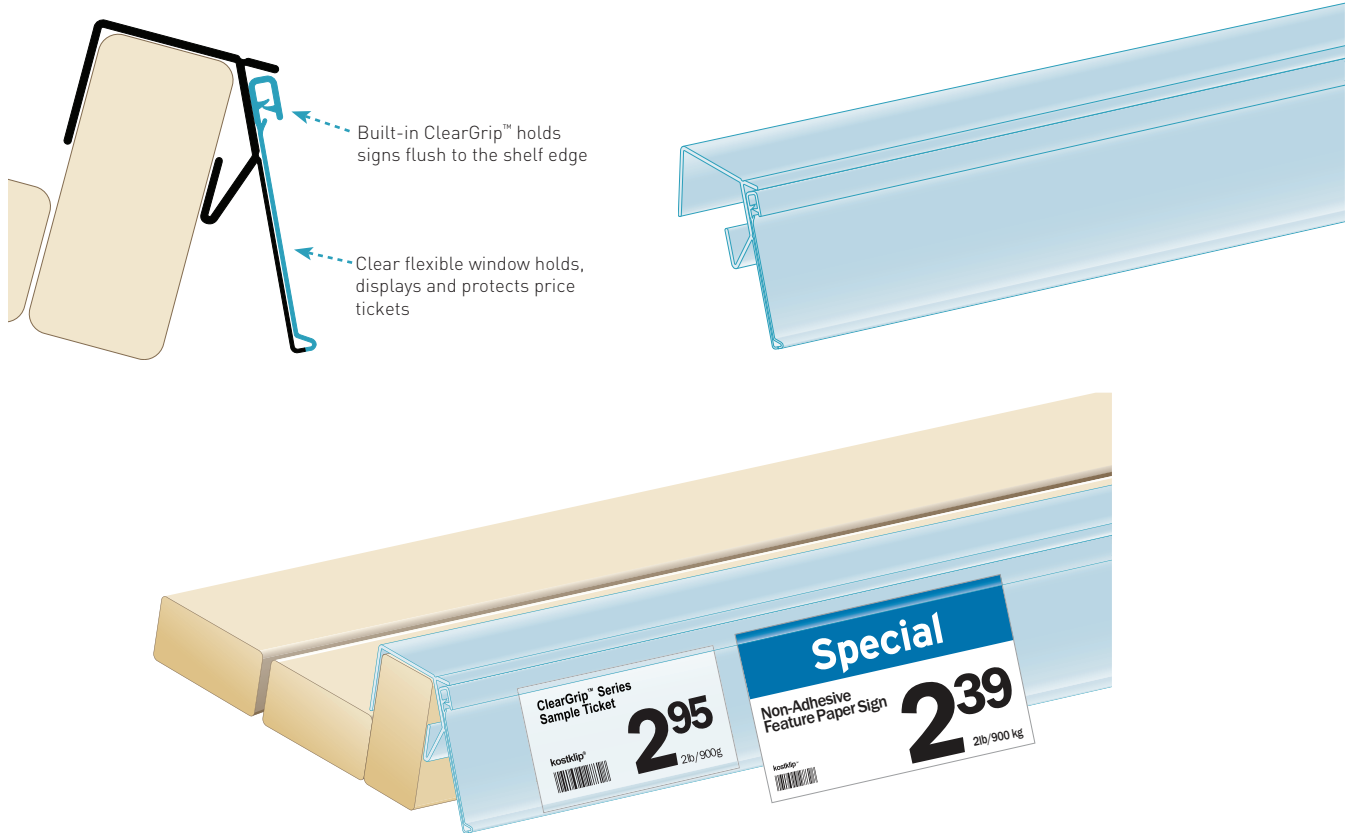

Bread Rack Ticket Molding

for 0.75" thick wood shelving

Features

- Fits on wood shelf edge up to 0.75" thick
- Clear flexible window holds, displays and protects plain paper price tickets
- Built-in ClearGrip™ holds a 0.008" -0.040" thick sign flush to shelf edge

Code	Description	Color	Pack
218T-105166	1.25"H x 2"L	CL	100
218T-105169	1.25"H x 2"L	BL	100
218T-105167	1.25"H x 2.5"L	CL	100
218T-105170	1.25"H x 2.5"L	BL	100
218T-105168	1.25"H x 3"L	CL	100
218T-105171	1.25"H x 3"L	BL	100
218T-105172	1.25"H x 47.625"L	CL	20
218T-105173	1.25"H x 47.625"L	BL	20