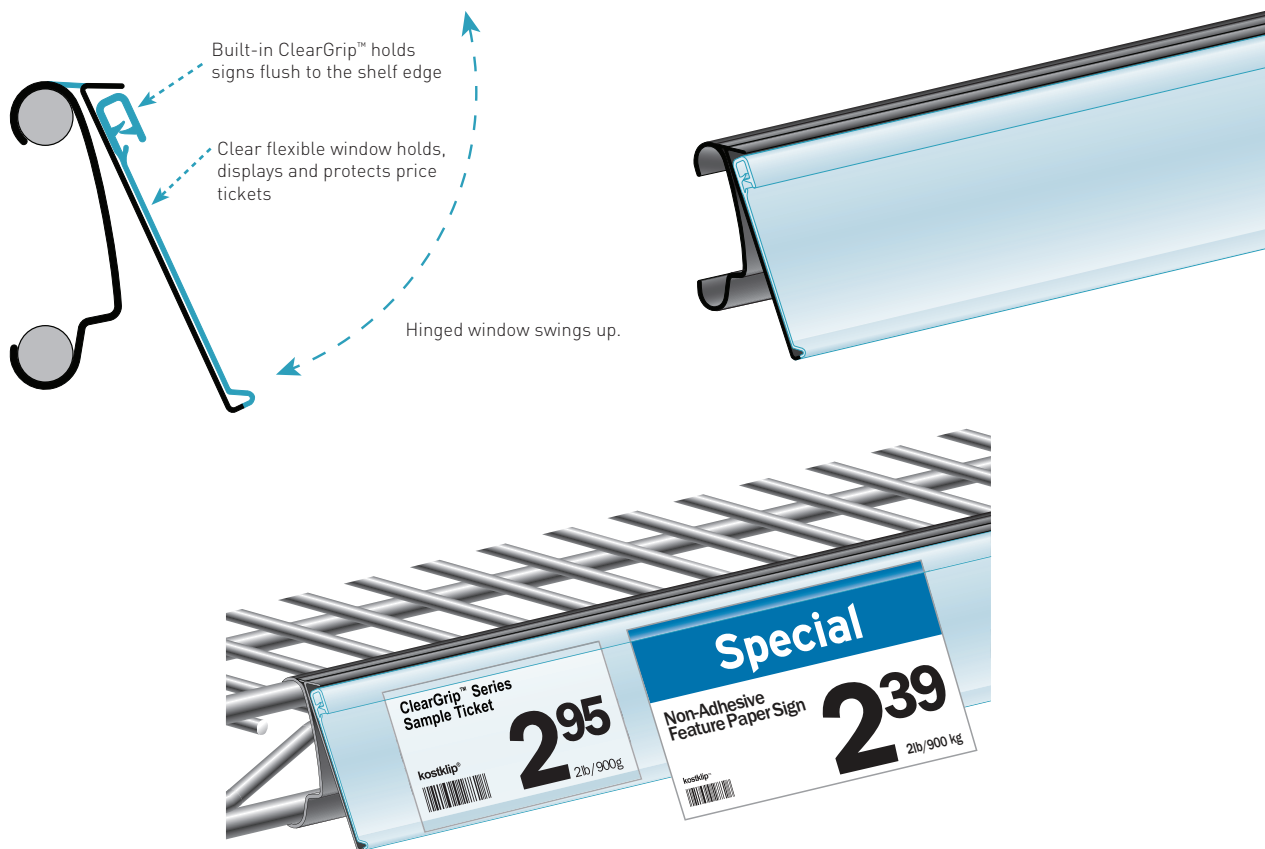

Metro® Style Wire Shelving

clip-on, hinged, ticket molding

Features

- Clips over Metro® Style and OEM bare Kysor/Warren® wire shelving
- Built-in ClearGrip™ holds a 0.008" -0.040" thick sign flush to shelf edge
- Clear, flexible window holds, displays and protects plain paper price tickets
- Hinged window for easy access to products on shelf and restocking purposes

Metro® is a registered trademark owned by InterMetro Industries Incorporated.

Code	Description	Color	Pack
217T-105158	1.25"H x 2"L	CL	100
217T-105162	1.25"H x 2"L	BL	100
217T-105159	1.25"H x 2.5"L	CL	100
217T-105163	1.25"H x 2.5"L	BL	100
217T-105160	1.25"H x 3"L	CL	100
217T-105164	1.25"H x 3"L	BL	100
217T-105161	1.25"H x 44"L	CL	20
217T-105165	1.25"H x 44"L	BL	20