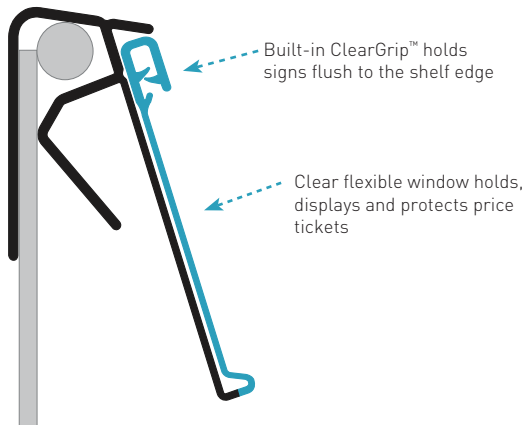

## Wire Fence & Basket Ticket Molding

25° angle for convenient viewing

Clips over vertical wire, basket and glass shelving.

### Features

- Clips over wire fence & basket, vertical glass shelving
- Built-in ClearGrip™ holds a 0.008"-0.040" thick sign flush to shelf edge
- Clear, flexible window holds, displays and protects plain paper price tickets
- Angled 25° upward for convenient viewing