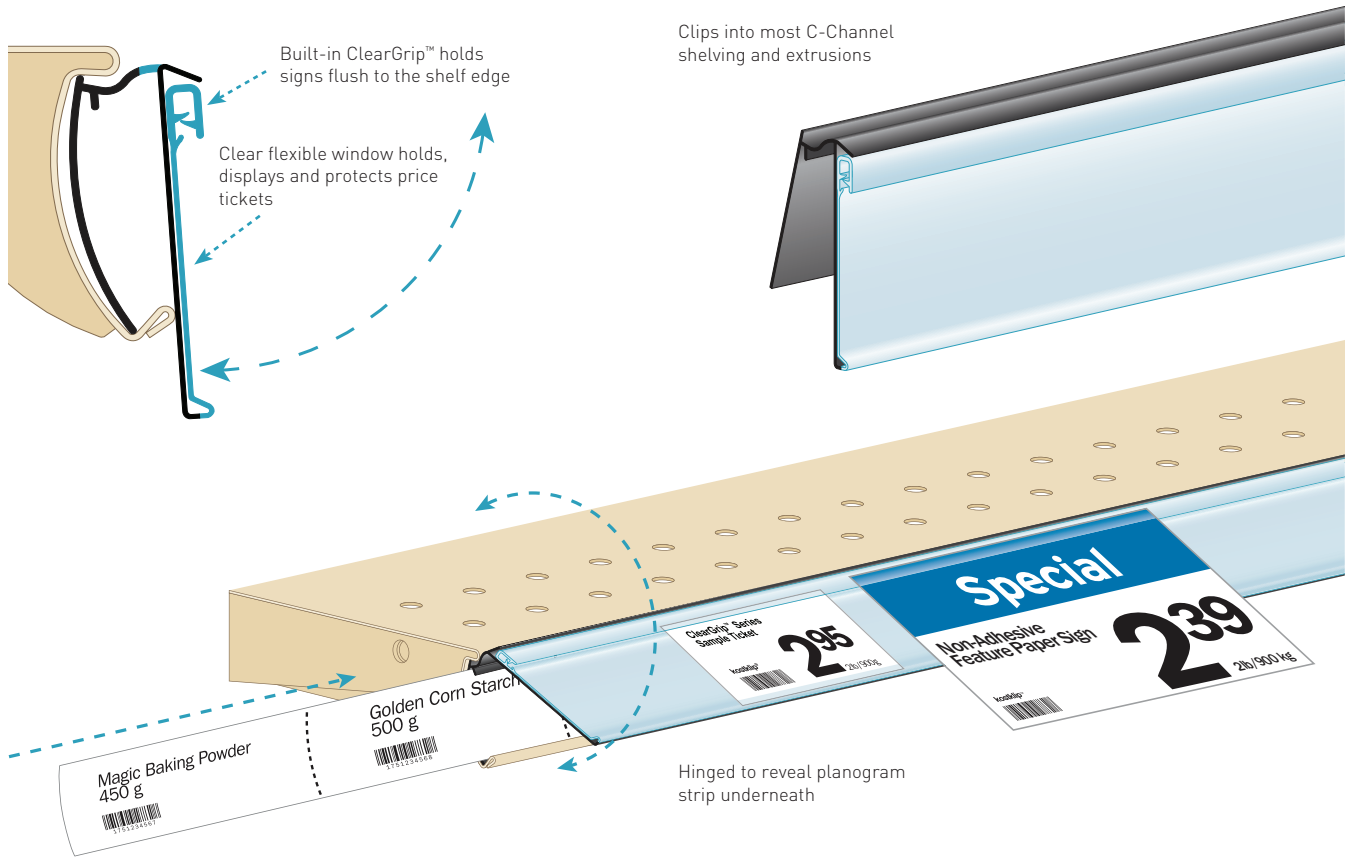

C-Channel, Clip-In, Hinged with optional planogram strip holder

Features

- Clips into most C-Channel shelving or extrusions
- Built-in ClearGrip™ holds a 0.008" -0.040" thick sign flush to shelf edge
- Clear flexible window holds, displays and protects plain paper price tickets
- Signs stay in place, even in coolers and freezers
- Hinged for easy product access and restocking
- Optional planogram strip holder

Code	Description	Color	Pack
214T-104904	1.25"H x 47.625"L	BL	50
214T-104905	1.25"H x 47.625"L	AW	50

*Contact us for more color and length options

kostklip[®]
LIFE AT THE SHELF EDGE

Toll-Free North America 1.800.661.5547