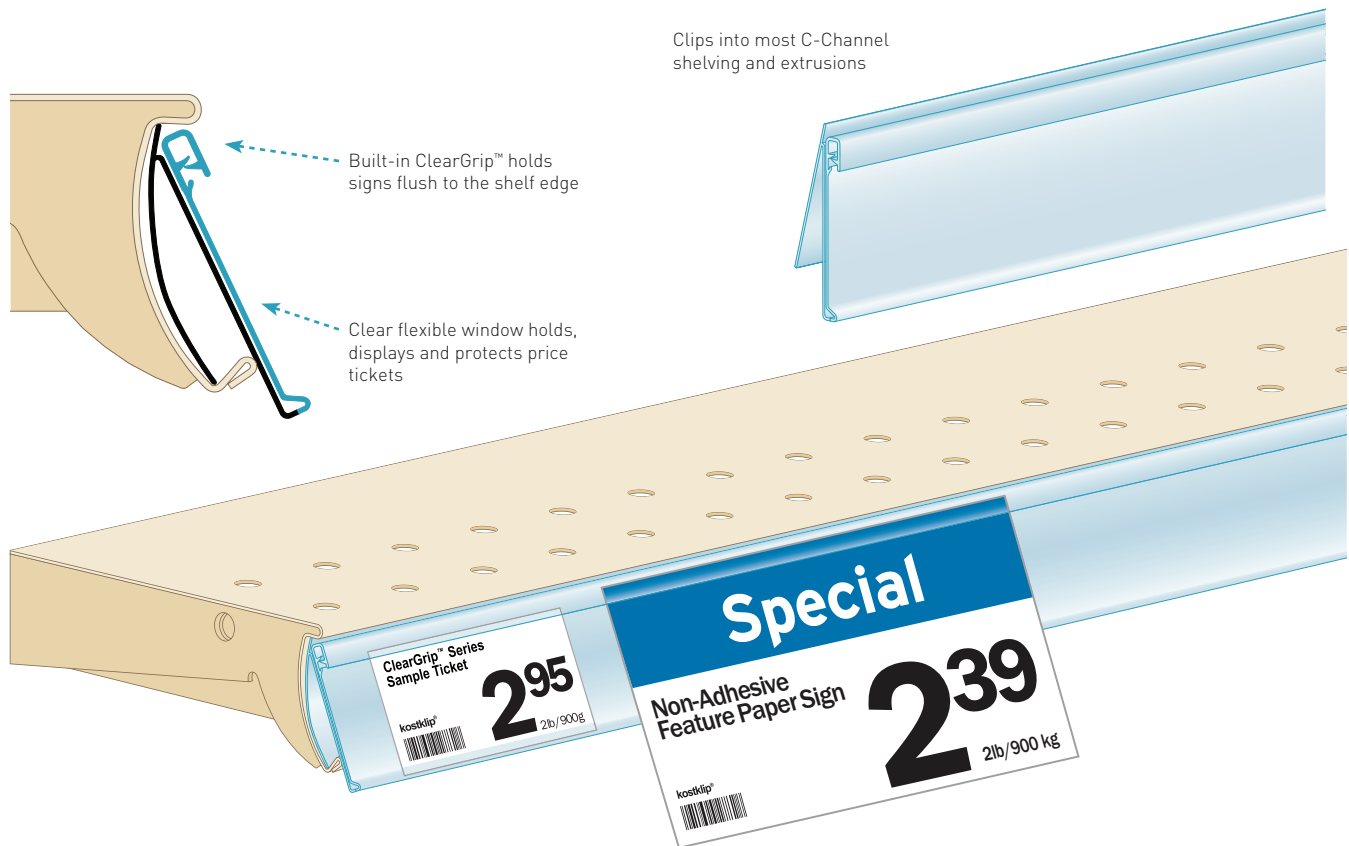

Clip-In, C-Channel Ticket Molding

LowProfile™ for maximized sight lines

Features

- Clips into most C-Channel shelving or aluminum extrusions
- Built-in ClearGrip™ holds a 0.008" - 0.040" thick sign flush to shelf edge
- Clear, flexible window holds, displays and protects plain paper price tickets
- Low profile window to maximize sight lines of products on the shelf
- ClearGrip™ stays flexible in cold temperatures so signs stay in place

Code	Description	Color	Pack
212T-105941	1.25"H x 30"L	AW	50
212T-105940	1.25"H x 30"L	BL	50
212T-105142	1.25"H x 47.625"L	AW	50
212T-105143	1.25"H x 47.625"L	BL	50
212T-105144	1.25"H x 47.625"L, with clear tape	AW	50
212T-105145	1.25"H x 47.625"L, with clear tape	BL	50
212T-105146	1.25"H x 47.625"L, with foam tape	AW	50
212T-105147	1.25"H x 47.625"L, with foam tape	BL	50

*Contact us for more color and length options

Code	Description	Color	Pack
212S-105939	1.25"H x 30"L, 1.16" back leg	AW	50
212S-105938	1.25"H x 30"L, 1.16" back leg	BL	50
212S-105644	1.25"H x 47.625"L, 1.16" back leg	BL	50