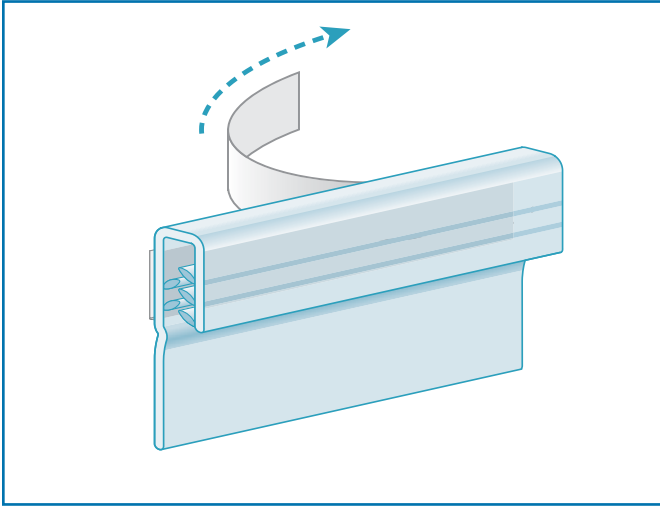

## Multi-Use Adhesive, Flush Grip

Attaches to any clean, flat surface

### FEATURES:

- PowerGrip® holds sign up to 0.06" thick
- Displays sign in flush position

Code	Description	Color	Pack
169S-104161	0.75"L foam	CL	250
169S-104157	3"L foam	CL	100
169S-104155	3"L magnetic	CL	100
169S-104154	6"L foam	CL	50
169S-104158	6"L magnetic	CL	50
169S-104156	47.625"L foam	CL	50
169S-104160	47.625"L magnetic	CL	50
169S-104159	47.625"L no tape	CL	50