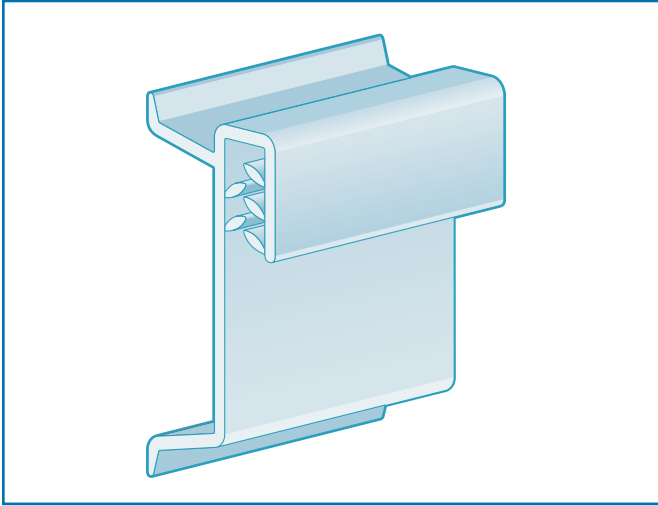

## Channel Clip-In, Flush Grip

Clips securely into standard 1.25" H C-channel

**FEATURES:**

- PowerGrip® holds sign up to 0.06" thick
- Displays sign in flush position

Code	Description	Color	Pack
119G-101396	1.25" H x 1"L	CL	100
119G-101811	1.25" H x 1.5"L	CL	100