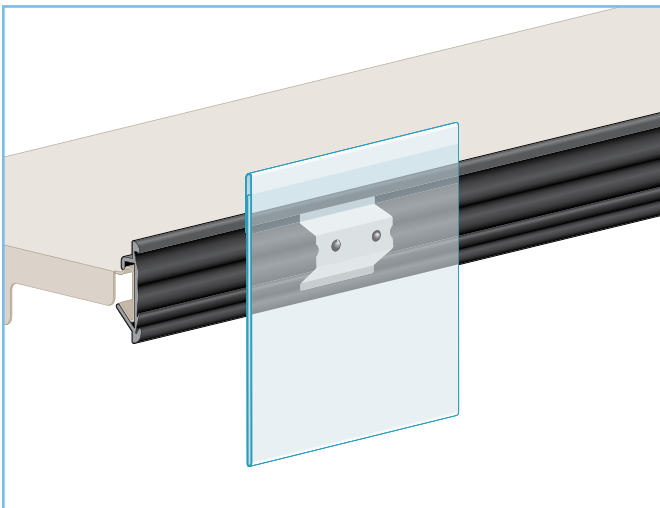

Stainless Steel Clip ShelfTalker™

Made with high gloss PVC for durability and high impact resistance
Installs into bare C-channel or an aluminum PTM extrusion

FEATURES:

- Ideal for frozen or refrigerated areas where moisture interferes with adhesives

| Code | Description | Color | Pack |
|-------------|-------------------|-------|------|
| 1091-101028 | 3.625"W x 3.625"H | CL | 100 |

* Contact us for alternate sizes

Toll-Free North America 1.800.661.5547