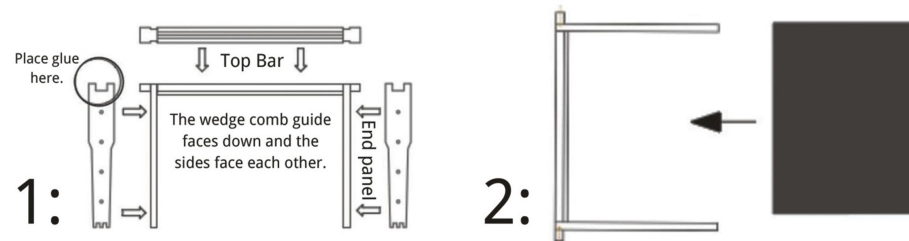

MayBee 10-PACK FRAME WITH FOUNDATION

PACKAGE CONTENTS

HIVE FRAMES(10 DEEP):

End Panels x 20

Nails

Top Bar With Wedge Comb Guide x10

Bottom Bar x 10

Beeswaxed Plastic Foundation x 10

HOW TO ASSEMBLE THE BEEHIVE FRAME

HIVE FRAME:

HIVE FRAME (TO BE CONTINUED):