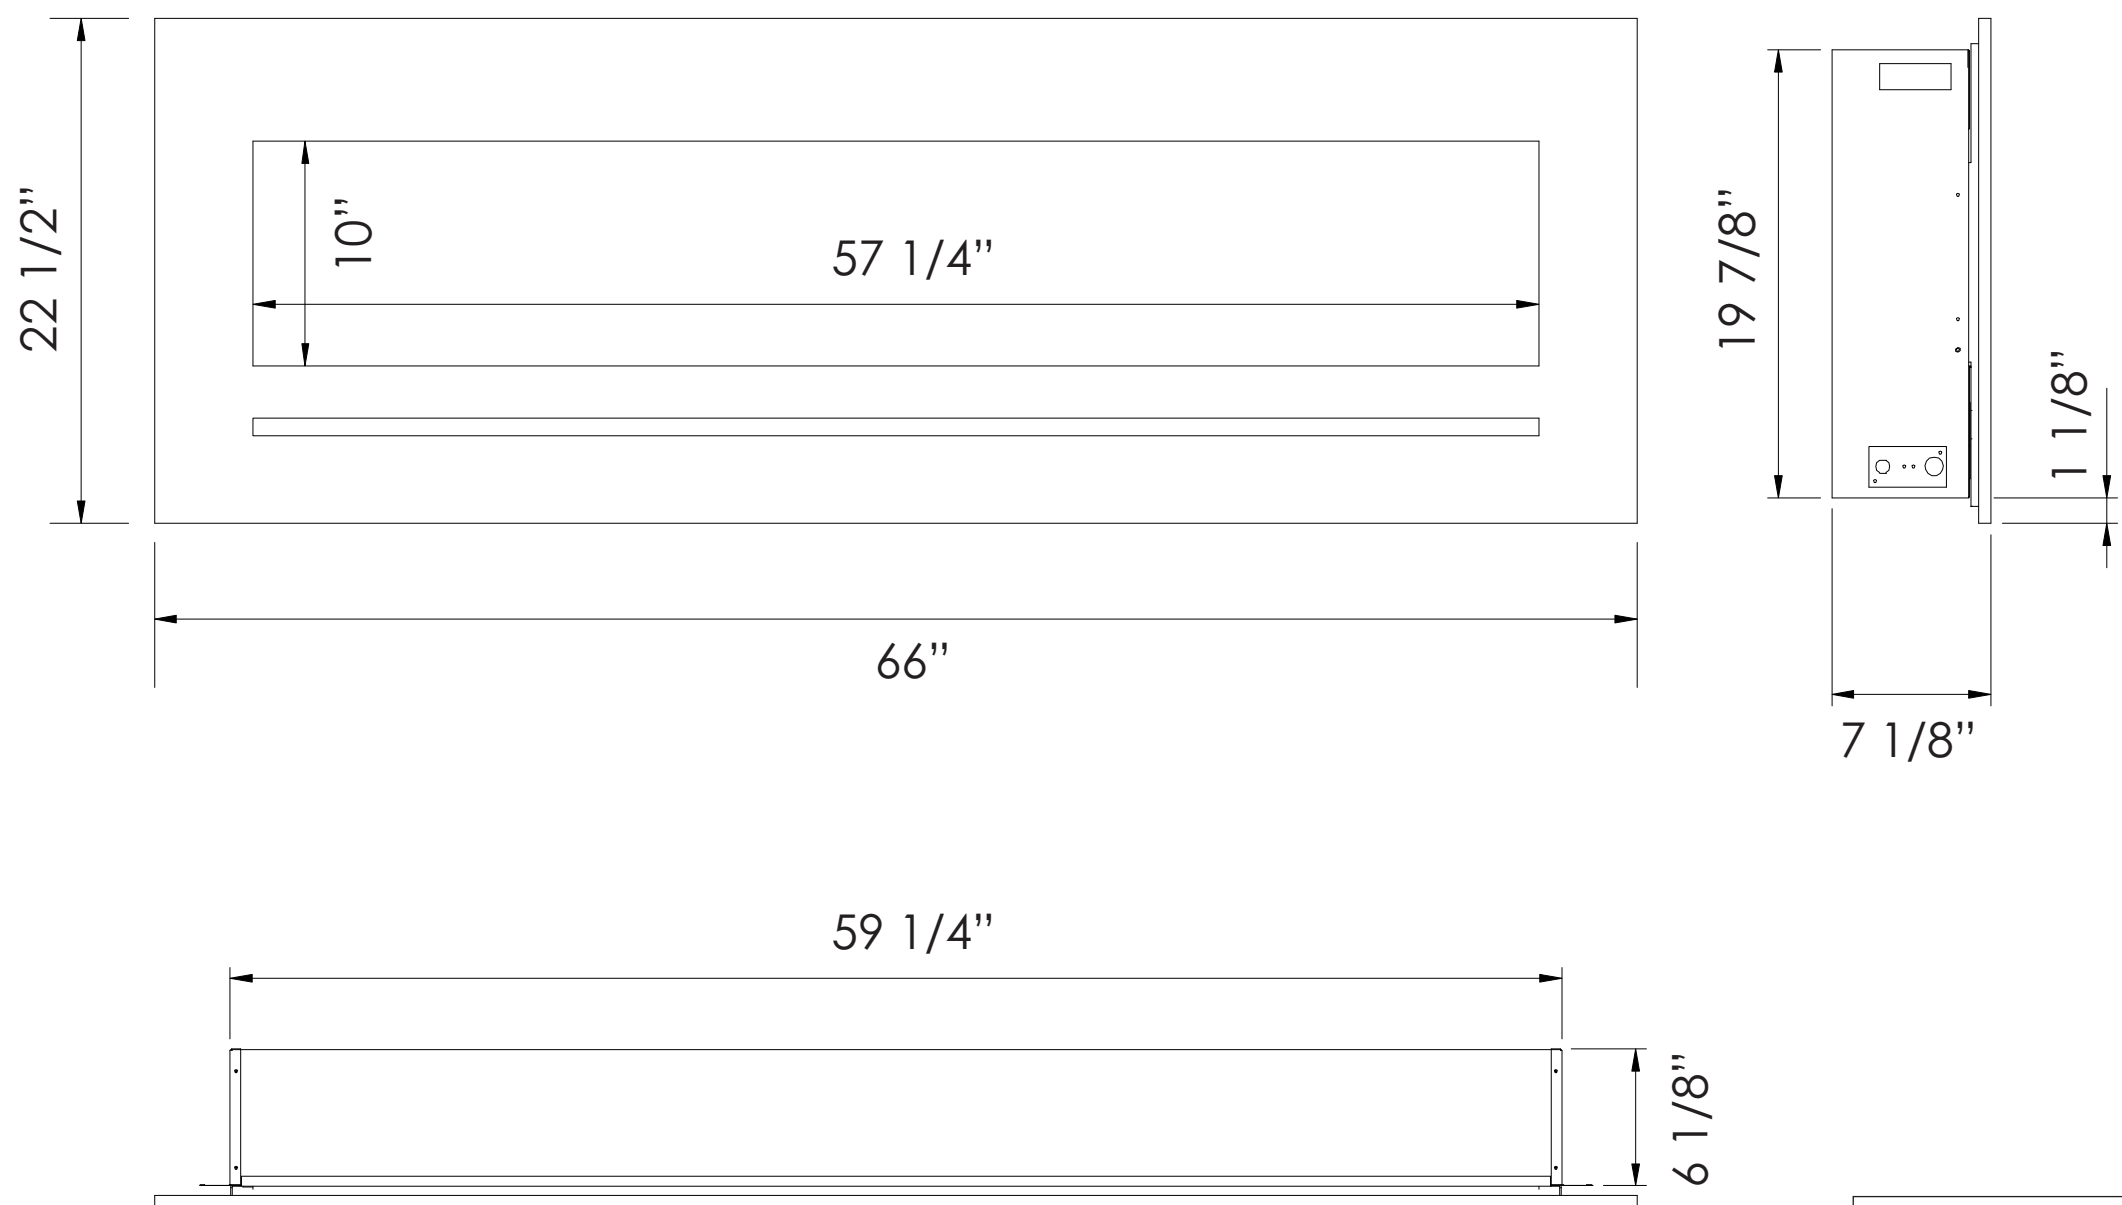

TECHNICAL SPECIFICATIONS

VOLTS		120
AMPS		12.5
WATTS		1465
HEATER	HIGH	1465 watts
	LOW	750 watts
NO HEATER		22 watts
LAMPS	QUANTITY	LED
	WATTS	
	TOTAL WATTS	22 watts
ROTOR MOTOR		1 at 5 watts
HEIGHT, WIDTH, DEPTH		19 7/8 x 59 1/4 x 6 1/8
GLASS VIEWING OPENING		10 x 57 1/4
SURROUND SIZE		22 1/2 x 66
SHIPPING SIZE		
SHIPPING WEIGHT	UNIT	
	STEEL FRONT	Included
PLUG LOCATION		Left Side
CORD LENGTH		76"
APPROX. HEATING AREA		400 sq ft

SERIES WM-FML-STL	MODEL WM-FML-60-6623-STL		REV 1
SCALE 1" = 1'-0"	DATE: 1/7/2017		SHEET 1 OF 1