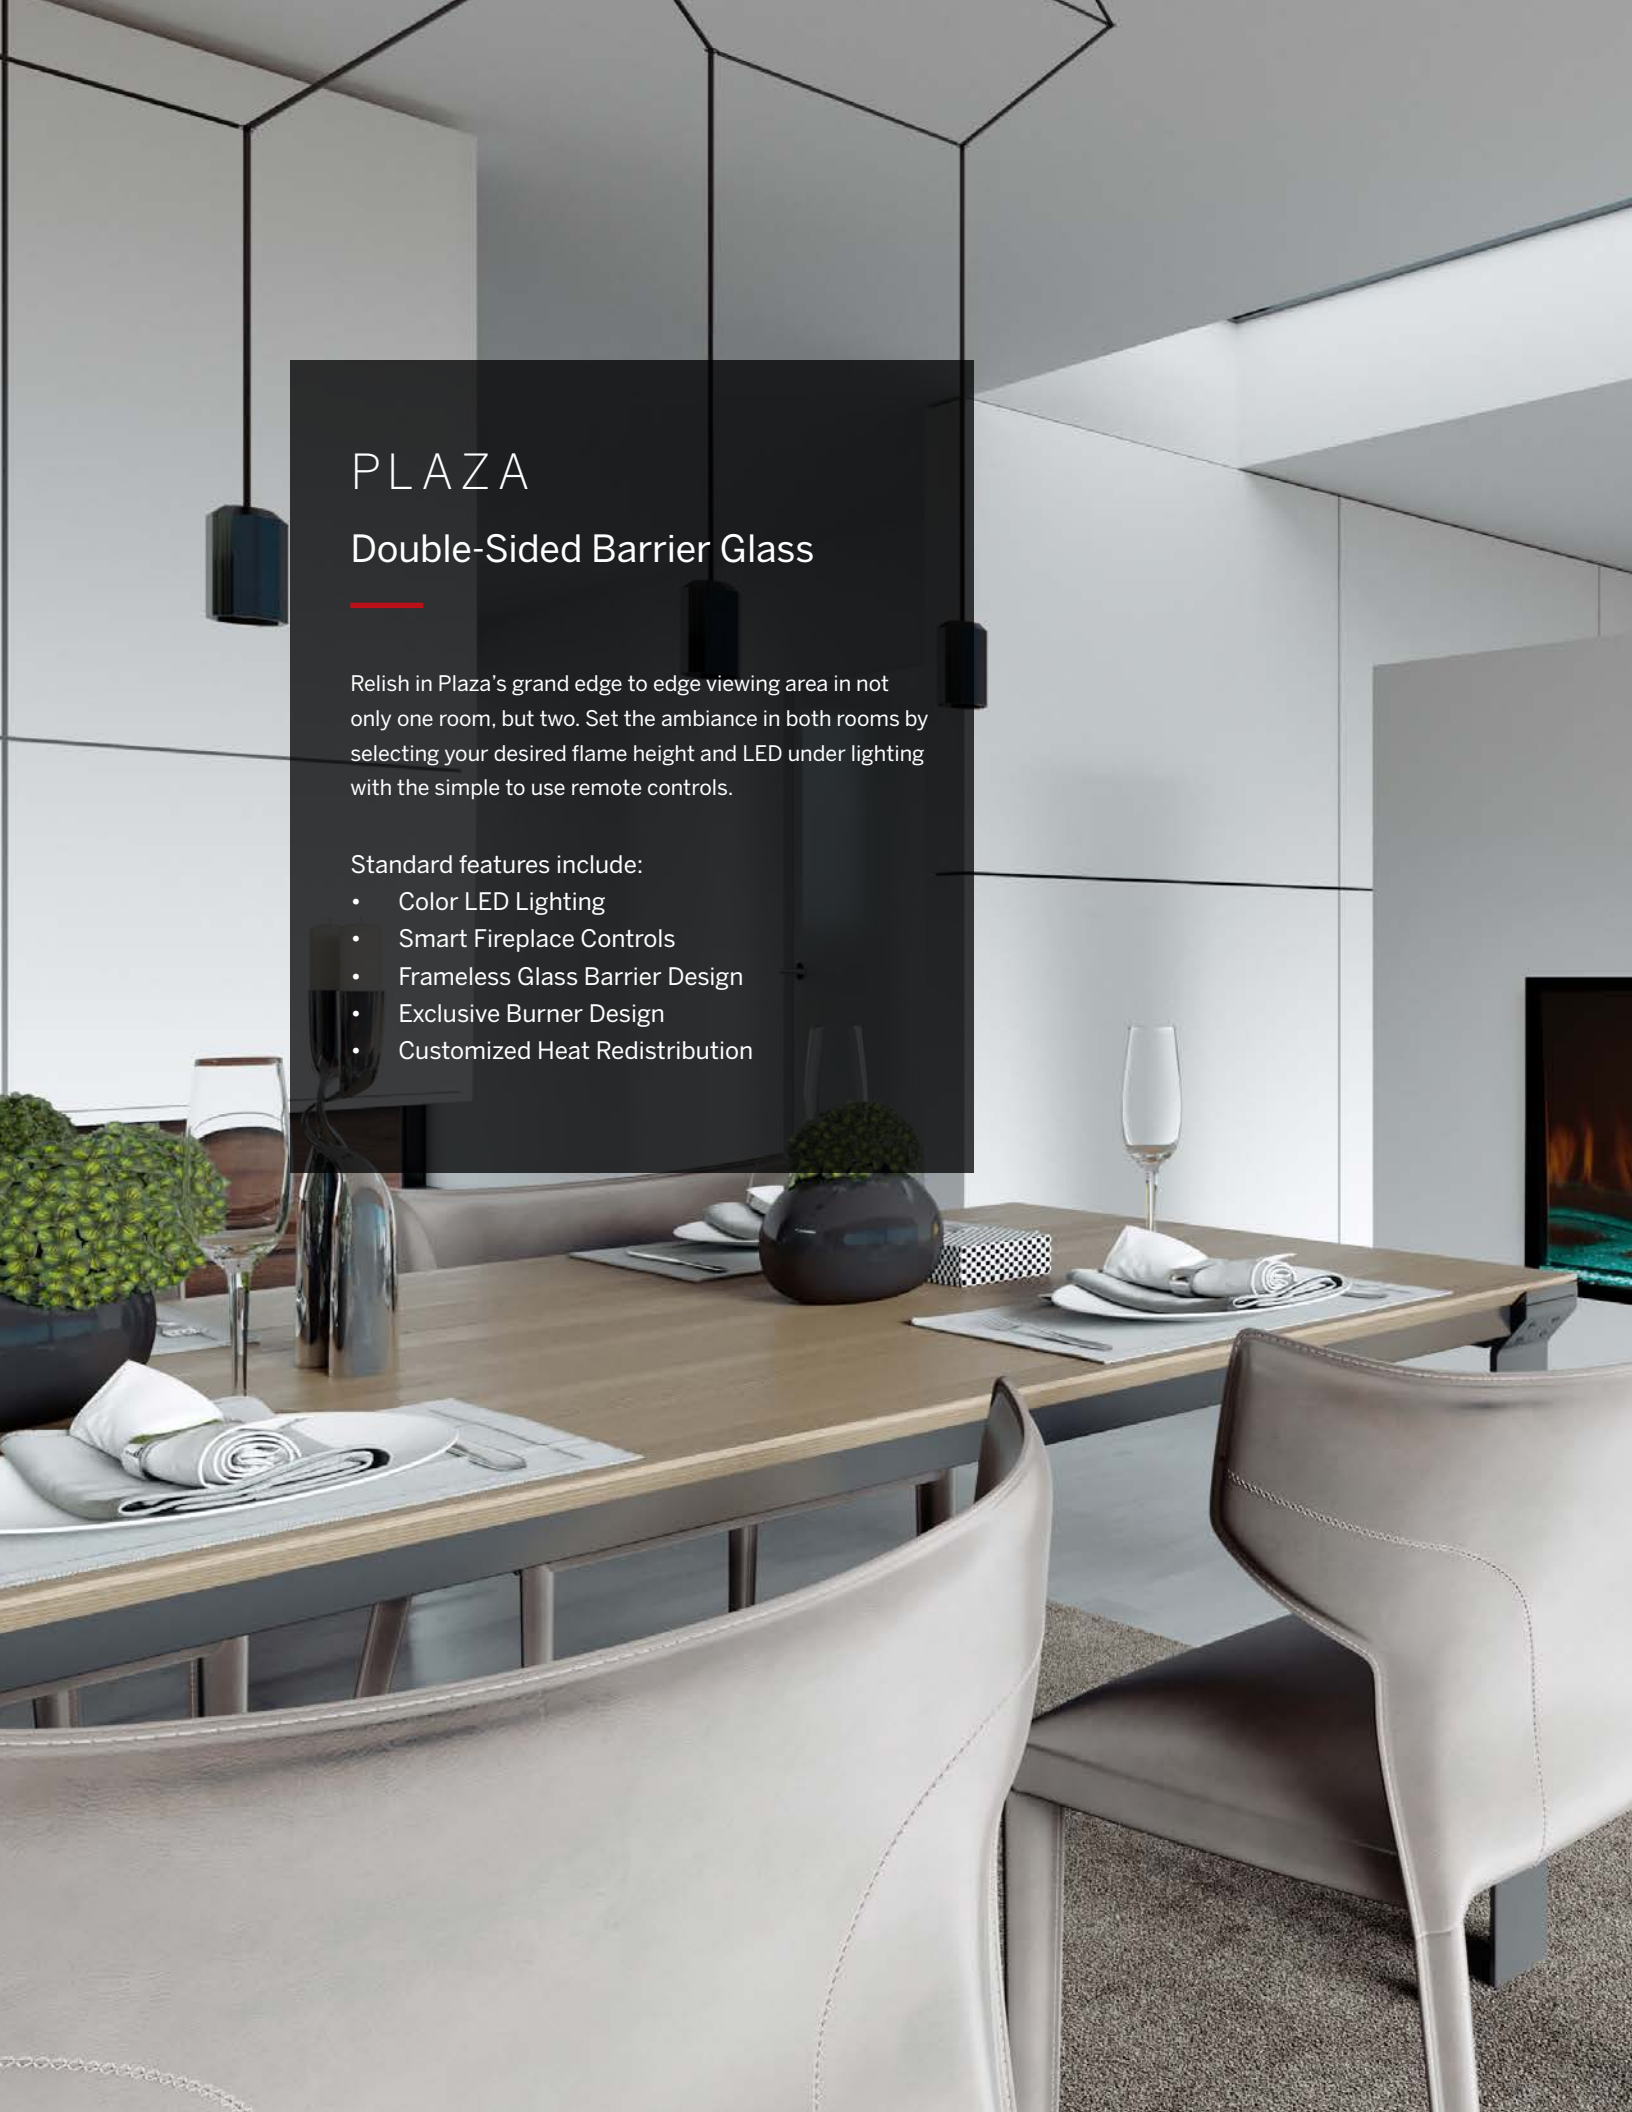

PLAZA

Single-Sided Barrier Glass

Plaza's grand 75-inch wide by 24-inch tall viewing area will be the focal point of your home for years to come. Its barrier glass design replaces traditional barrier screens with an additional piece of glass, allowing for a clean, edge to edge viewing area.

Standard features include:

- Color LED Lighting
- Smart Fireplace Controls
- Frameless Glass Barrier Design
- Exclusive Burner Design
- Customized Heat Redistribution

PLAZA

Double-Sided Barrier Glass

Relish in Plaza's grand edge to edge viewing area in not only one room, but two. Set the ambiance in both rooms by selecting your desired flame height and LED under lighting with the simple to use remote controls.

Standard features include:

- Color LED Lighting
- Smart Fireplace Controls
- Frameless Glass Barrier Design
- Exclusive Burner Design
- Customized Heat Redistribution

OPTIONS & ACCESSORIES

Media

CLEAR GLASS