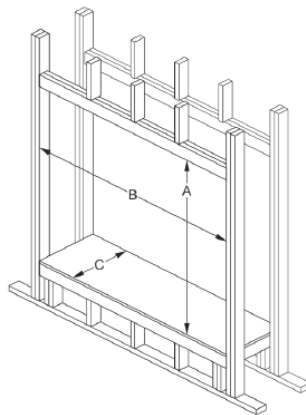

SPECIFICATIONS

- Up to 45,000 BTUs (Nat)
- 53 1/2 x 24-inch ceramic glass viewing area
- 4 x 6-5/8-inch venting
- Requires power vent

DVLXG55SP

Framing Dimensions (in inches)

| | |
|------------|--------|
| Height (A) | 40 |
| Width (B) | 67 1/2 |
| Depth (C) | 18 1/2 |