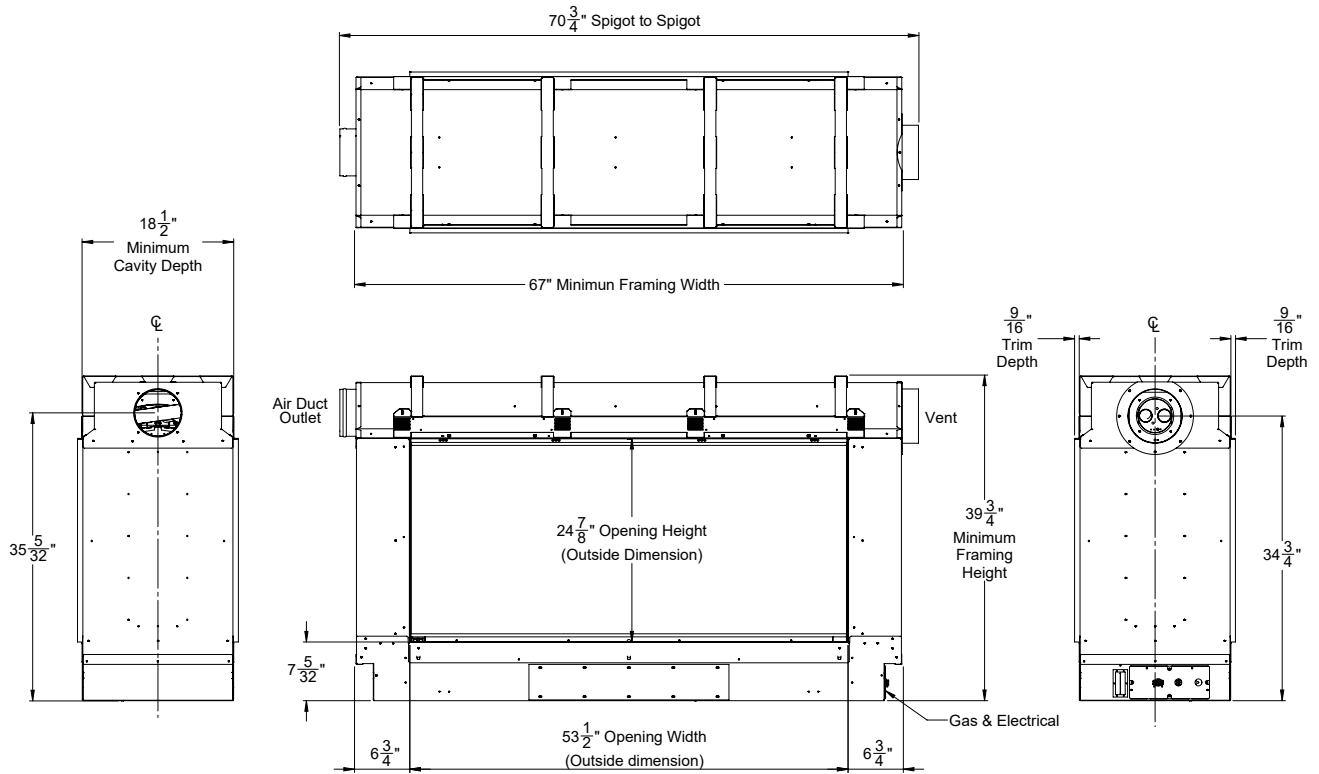

DVLXG55SP

Double-Sided Direct-Vent Fireplace

FEATURES & BENEFITS

- Combustible material can be brought right up to the opening
- No special framing requirements
- Side exit flue allows for unobstructed views above fireplace
- Power vented for installation flexibility
- Remote control programmable LED under-lighting
- Multi-function remote control with variable flame height adjustment

SPECIFICATIONS

- Up to 45,000 BTUs (Nat)
- 53 1/2 x 24-inch ceramic glass viewing area
- 4 x 6-5/8-inch venting
- Requires power vent

DVLXG55SP

Framing Dimensions (in inches)

| | |
|------------|--------|
| Height (A) | 40 |
| Width (B) | 67 1/2 |
| Depth (C) | 18 1/2 |

Empire is committed to continuous product improvement; specifications are subject to change without notice. Dimensions in this brochure are approximate; read and follow the framing dimensions in the owners manual supplied with your Empire product. Flame size, shape, and color will vary from photos. Our mantels feature natural veneers and hand-rubbed finishes – wood grain and color will vary. Adjust light levels and use "natural light" incandescent bulbs to enhance the dramatic look for your wooden mantel.