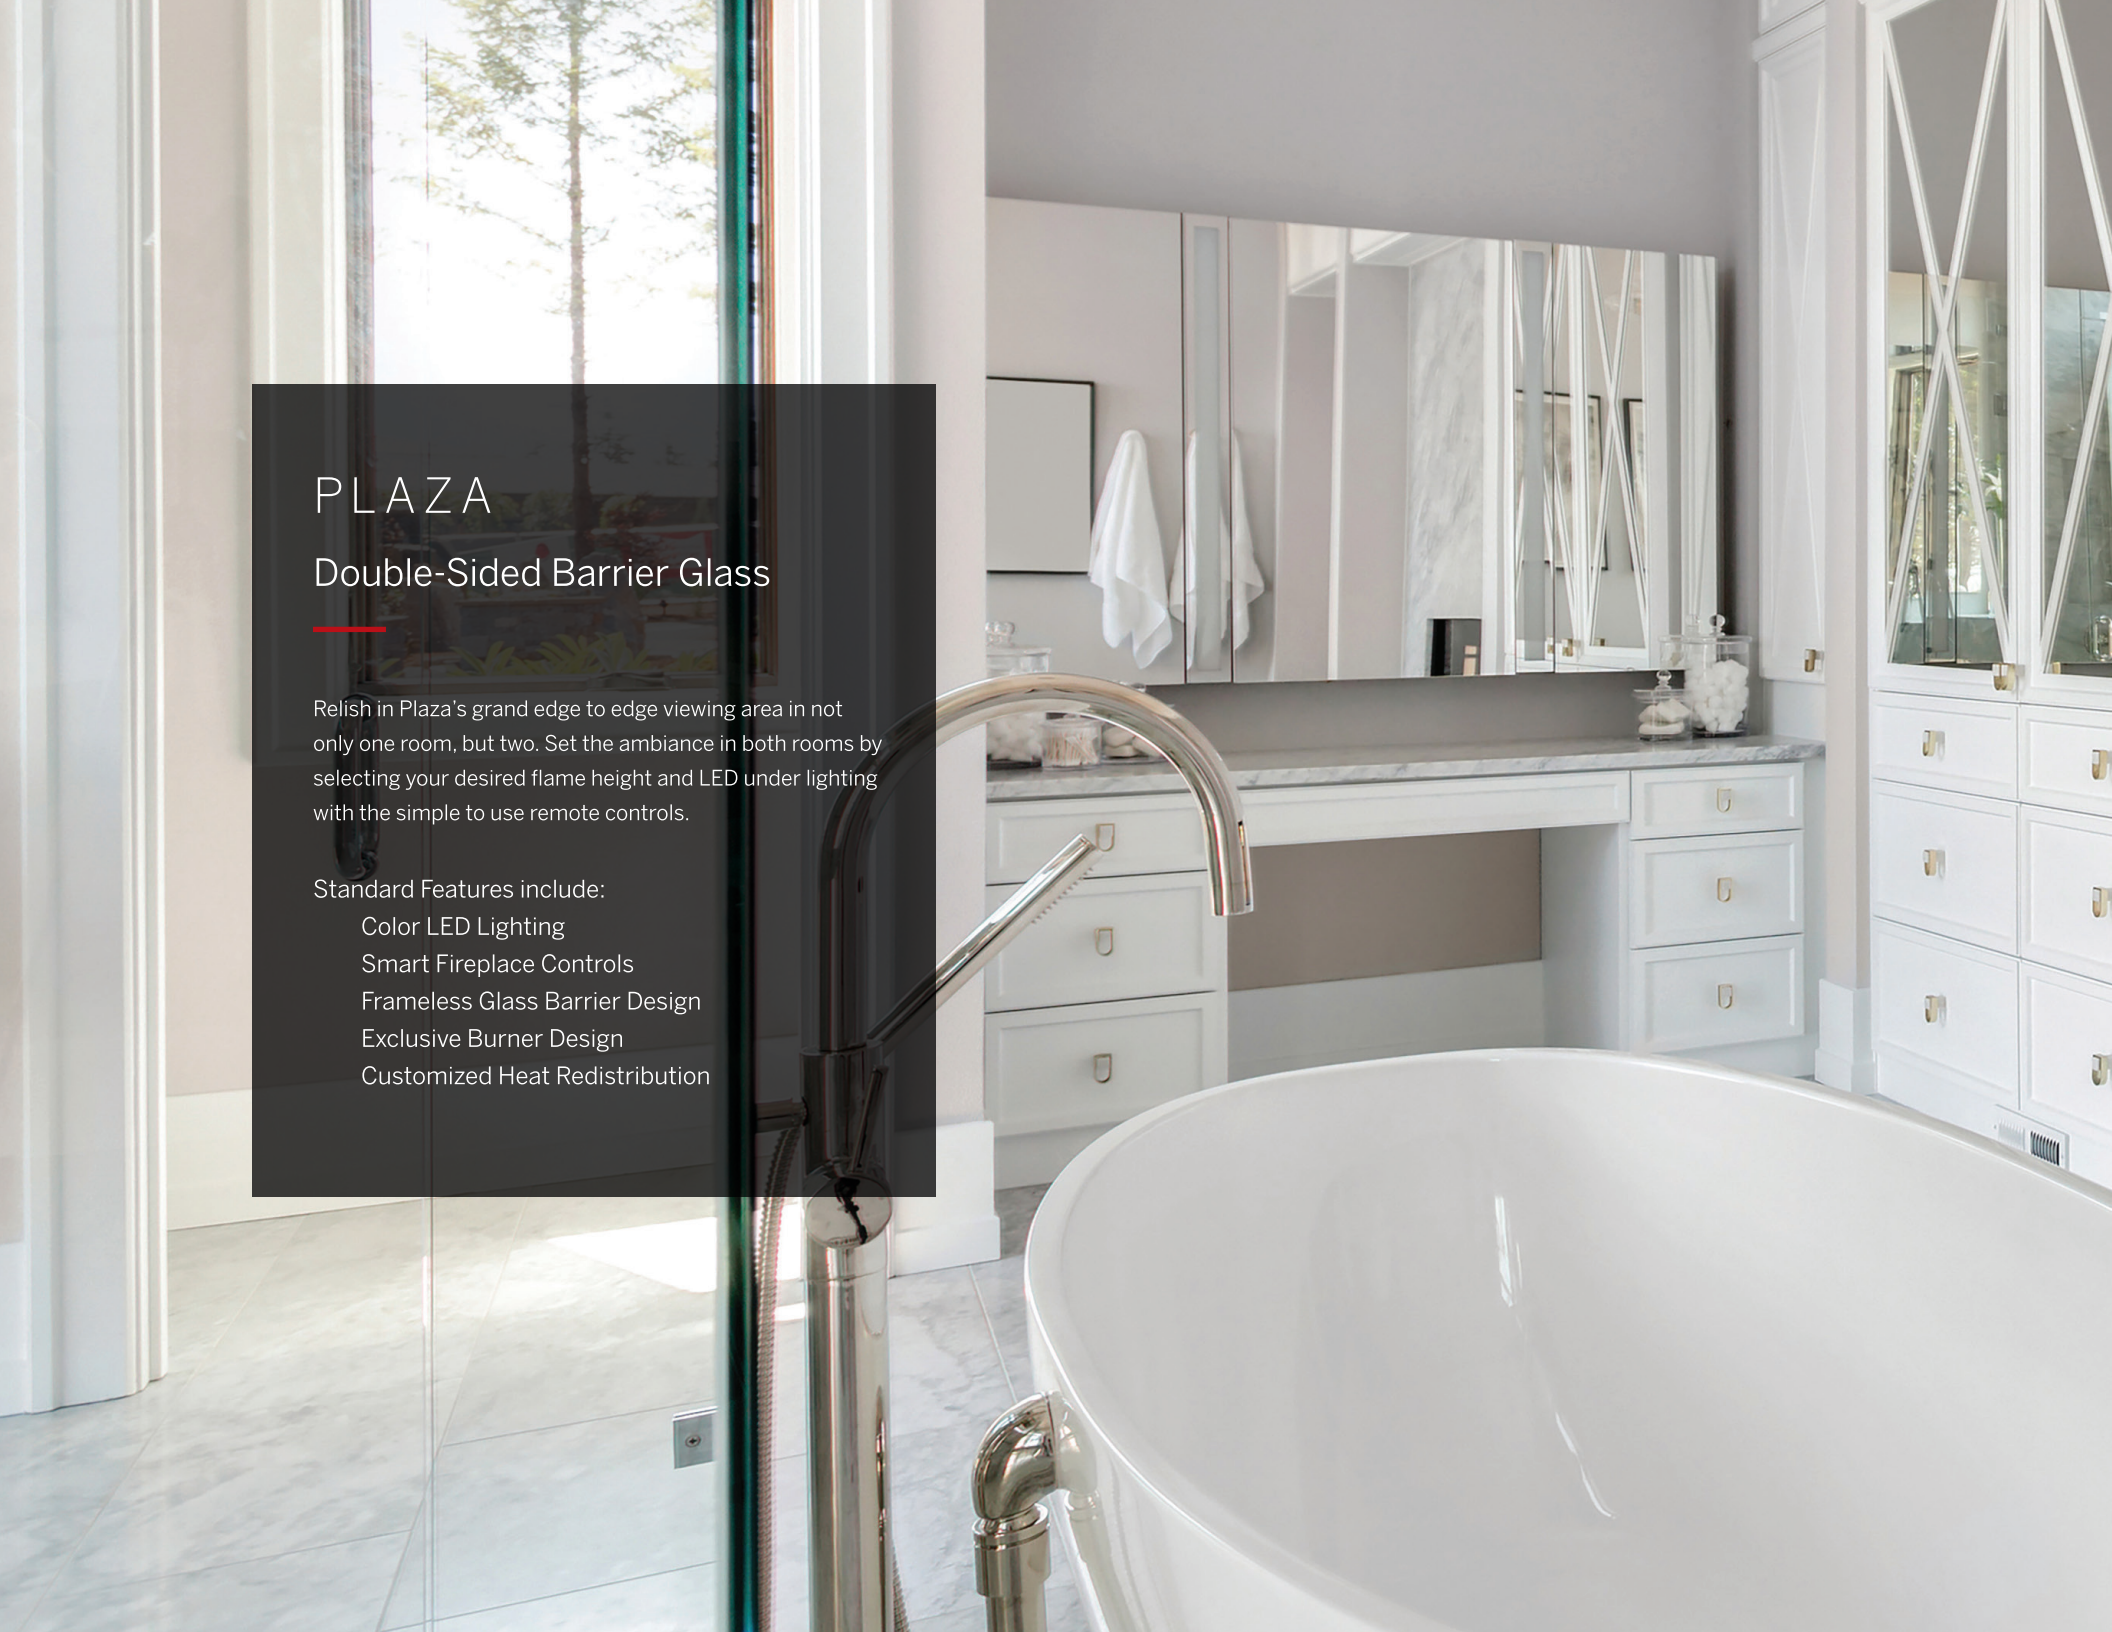

PLAZA

Single-Sided Barrier Glass

Plaza's grand 55 inch wide by 24 inch tall viewing area will be the focal point of your home for years to come. Its barrier glass design replaces traditional barrier screens with an additional piece of glass, allowing for a clean, edge to edge viewing area.

Standard Features include:

- Color LED Lighting
- Smart Fireplace Controls
- Frameless Glass Barrier Design
- Exclusive Burner Design
- Customized Heat Redistribution

PLAZA

Double-Sided Barrier Glass

Relish in Plaza's grand edge to edge viewing area in not only one room, but two. Set the ambiance in both rooms by selecting your desired flame height and LED under lighting with the simple to use remote controls.

Standard Features include:

- Color LED Lighting
- Smart Fireplace Controls
- Frameless Glass Barrier Design
- Exclusive Burner Design
- Customized Heat Redistribution

OPTIONS & ACCESSORIES

Media

CLEAR GLASS